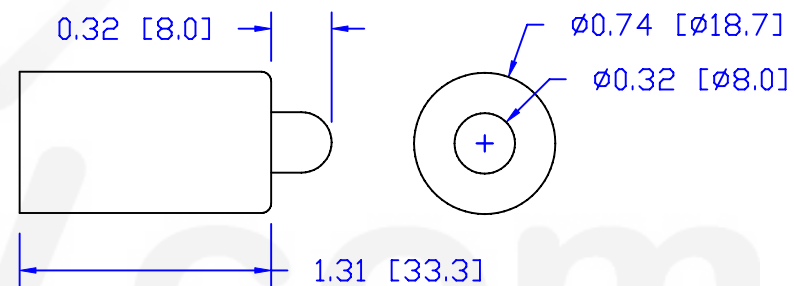

CUREUV Part No.: **194553**

(A) Total Length: 1555mm

(B) Arc Length: 1490mm

(C) Lamp Quartz Diameter: 15mm

Operating Current: 450mA

Lamp Voltage: 170

Lamp Wattage: 75

Peak UV Output: 253.7nm

Glass Type : Ozone

Style: Single Pin

Style: Single Pin

Output UVC Watts: 33

Output $\mu\text{W}/\text{cm}^2$ @ 1m: 240

Rated Life (hrs): 10,000

cureUV.com