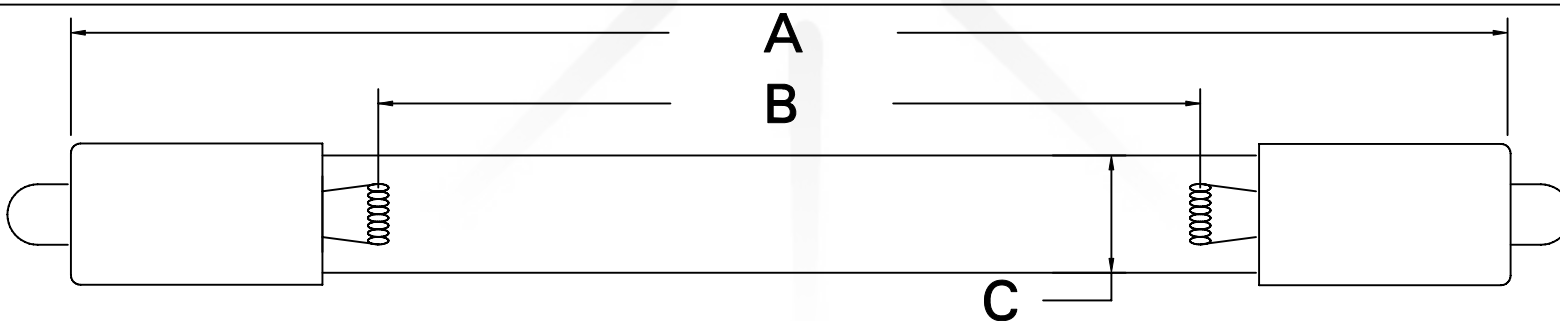

CUREUV Part No.: **194553**

(A) Total Length: 1555mm

(B) Arc Length: 1490mm

(C) Lamp Quartz Diameter: 15mm

Operating Current: 450mA

Lamp Voltage: 170

Lamp Wattage: 75

Peak UV Output: 253.7nm

Glass Type : Ozone

Style: Single Pin

Style: Single Pin

Output UVC Watts: 33

Output $\mu\text{W}/\text{cm}^2$ @ 1m: 240

Rated Life (hrs): 10,000

cureUV.com