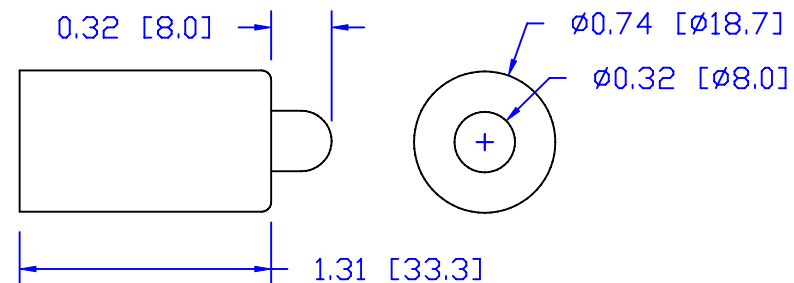

CUREUV Part No.: **194553**

(A) Total Length: 1555mm

(B) Arc Length: 1490mm

(C) Lamp Quartz Diameter: 15mm

Operating Current: 450mA

Lamp Voltage: 170

Lamp Wattage: 75

Peak UV Output: 253.7nm

Glass Type : Ozone

Style: Single Pin

Style: Single Pin

Output UVC Watts: 33

Output $\mu\text{W}/\text{cm}^2$ @ 1m: 240

Rated Life (hrs): 10,000

cureUV.com