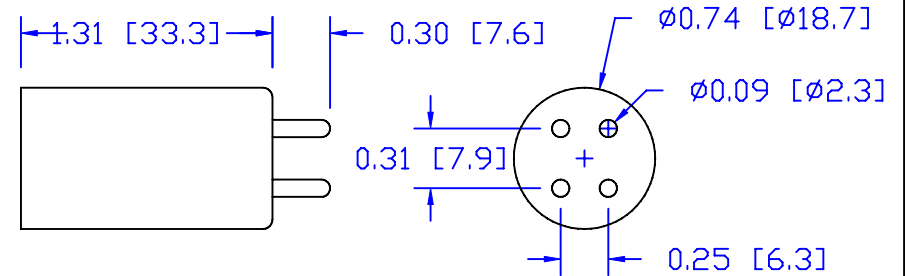

CUREUV Part No.: **191668**

(A) Total Length: 357mm

(B) Arc Length: 275mm

(C) Lamp Quartz Diameter: 15mm

Operating Current: 320mA

Lamp Voltage: 56

Lamp Wattage: 16

Peak UV Output: 253.7nm

Glass Type : Non Ozone

Style: 4 Pin

Style: No Hole Base

Output UVC Watts:

Output  $\mu\text{W}/\text{cm}^2$  @ 1m:

Rated Life (hrs): 10,000

**cureUV.com**