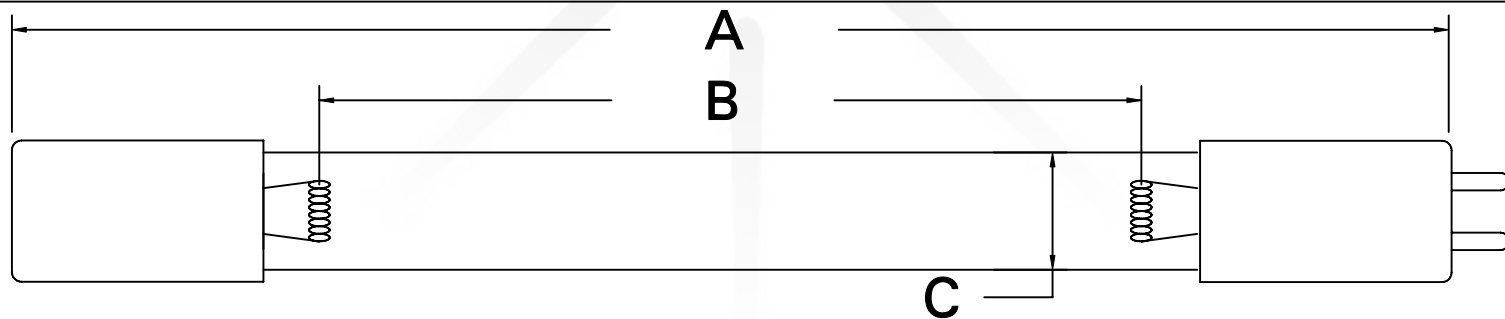

CUREUV Part No.: **191668**

(A) Total Length: 357mm

(B) Arc Length: 275mm

(C) Lamp Quartz Diameter: 15mm

Operating Current: 320mA

Lamp Voltage: 56

Lamp Wattage: 16

Peak UV Output: 253.7nm

Glass Type : Non Ozone

Style: 4 Pin

Style: No Hole Base

Output UVC Watts:

Output  $\mu\text{W}/\text{cm}^2$  @ 1m:

Rated Life (hrs): 10,000

**cureUV.com**