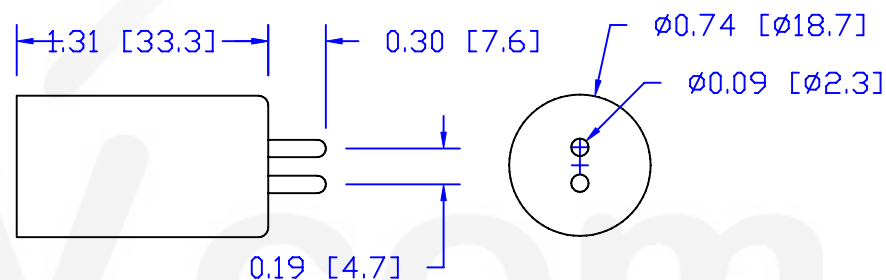

CUREUV Part No.: **192421**

(A) Total Length: 287mm

(B) Arc Length: 200mm

(C) Lamp Quartz Diameter: 15mm

Operating Current: 425mA

Lamp Voltage: 40

Lamp Wattage: 14

Peak UV Output: 253.7nm

Glass Type : Non Ozone

Style: Minature Bi-Pin

Style: Minature Bi-Pin

Output UVC Watts: 4

Output  $\mu\text{W}/\text{cm}^2$  @ 1m: 40

Rated Life (hrs): 10,000

**cureUV.com**