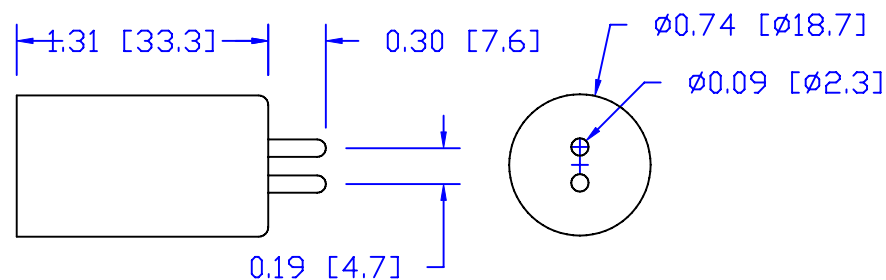

CUREUV Part No.: **192421**

(A) Total Length: 287mm

(B) Arc Length: 200mm

(C) Lamp Quartz Diameter: 15mm

Operating Current: 425mA

Lamp Voltage: 40

Lamp Wattage: 14

Peak UV Output: 253.7nm

Glass Type : Non Ozone

Style: Minature Bi-Pin

Style: Minature Bi-Pin

Output UVC Watts: 4

Output  $\mu\text{W}/\text{cm}^2$  @ 1m: 40

Rated Life (hrs): 10,000

**cureUV.com**