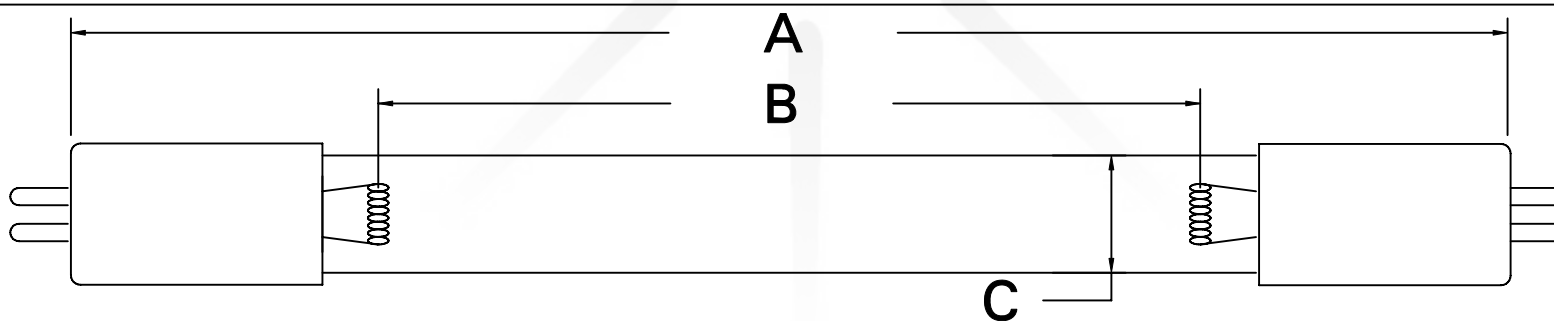

CUREUV Part No.: **192421**

(A) Total Length: 287mm

(B) Arc Length: 200mm

(C) Lamp Quartz Diameter: 15mm

Operating Current: 425mA

Lamp Voltage: 40

Lamp Wattage: 14

Peak UV Output: 253.7nm

Glass Type : Non Ozone

Style: Minature Bi-Pin

Style: Minature Bi-Pin

Output UVC Watts: 4

Output  $\mu\text{W}/\text{cm}^2$  @ 1m: 40

Rated Life (hrs): 10,000

**cureUV.com**