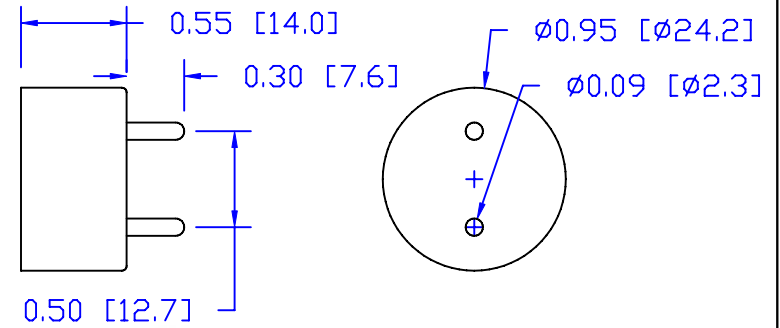

CUREUV Part No.: **194644**

(A) Total Length: 894mm

(B) Arc Length: 812mm

(C) Lamp Quartz Diameter: 25.4mm T8

Operating Current: 370mA

Lamp Voltage: 100V

Lamp Wattage: 30

Peak UV Output: 253.7nm

Glass Type : Non Ozone

Style: Med.Bi-Pin T8

Style: Med.Bi-Pin T8

Output UVC Watts: 11.2

Output  $\mu\text{W}/\text{cm}^2$  @ 1m: 100

Rated Life (hrs): 10,000

**cureUV.com**