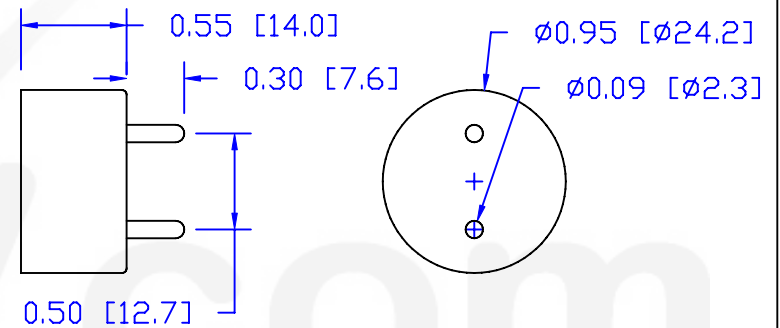

CUREUV Part No.: **194644**

(A) Total Length: 894mm

(B) Arc Length: 812mm

(C) Lamp Quartz Diameter: 25.4mm T8

Operating Current: 370mA

Lamp Voltage: 100V

Lamp Wattage: 30

Peak UV Output: 253.7nm

Glass Type : Non Ozone

Style: Med.Bi-Pin T8

Style: Med.Bi-Pin T8

Output UVC Watts: 11.2

Output  $\mu\text{W}/\text{cm}^2$  @ 1m: 100

Rated Life (hrs): 10,000

**cureUV.com**