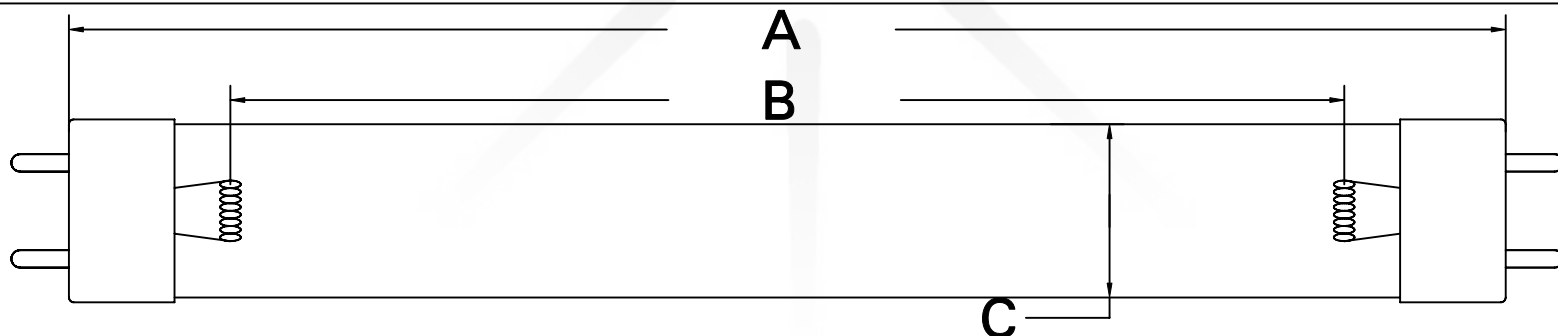

CUREUV Part No.: **194644**

(A) Total Length: 894mm

(B) Arc Length: 812mm

(C) Lamp Quartz Diameter: 25.4mm T8

Operating Current: 370mA

Lamp Voltage: 100V

Lamp Wattage: 30

Peak UV Output: 253.7nm

Glass Type : Non Ozone

Style: Med.Bi-Pin T8

Style: Med.Bi-Pin T8

Output UVC Watts: 11.2

Output  $\mu\text{W}/\text{cm}^2$  @ 1m: 100

Rated Life (hrs): 10,000

**cureUV.com**