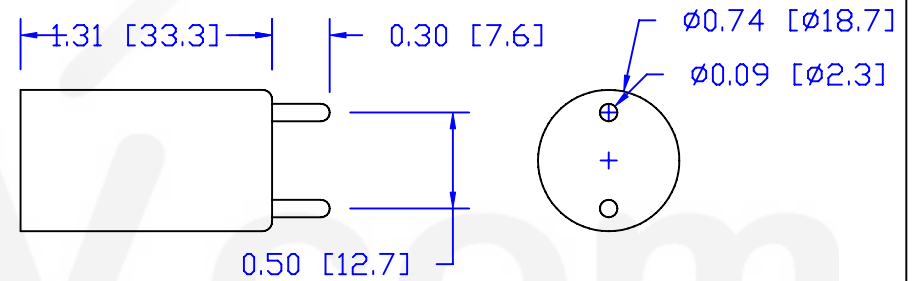

CUREUV Part No.: **194049**

(A) Total Length: 568mm

(B) Arc Length: 487mm

(C) Lamp Quartz Diameter: 15mm

Operating Current: 800mA

Lamp Voltage: 65

Lamp Wattage: 52

Peak UV Output: 253.7nm

Glass Type : Non Ozone

Style: Medium Bi-Pin

Style: Medium Bi-Pin

Output UVC Watts: 17

Output $\mu\text{W}/\text{cm}^2$ @ 1m: 160

Rated Life (hrs): 10,000

cureUV.com