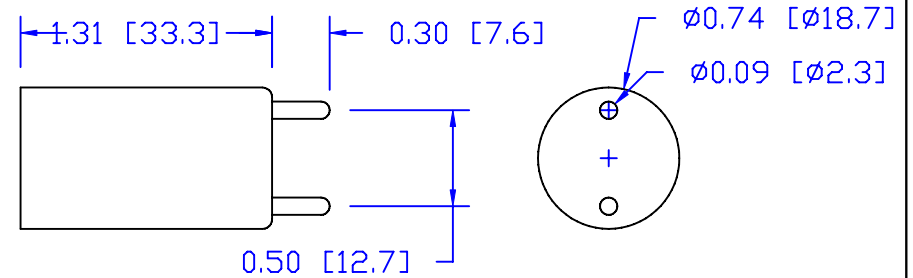

CUREUV Part No.: **194049**

(A) Total Length: 568mm

(B) Arc Length: 487mm

(C) Lamp Quartz Diameter: 15mm

Operating Current: 800mA

Lamp Voltage: 65

Lamp Wattage: 52

Peak UV Output: 253.7nm

Glass Type : Non Ozone

Style: Medium Bi-Pin

Style: Medium Bi-Pin

Output UVC Watts: 17

Output $\mu\text{W}/\text{cm}^2$ @ 1m: 160

Rated Life (hrs): 10,000

cureUV.com