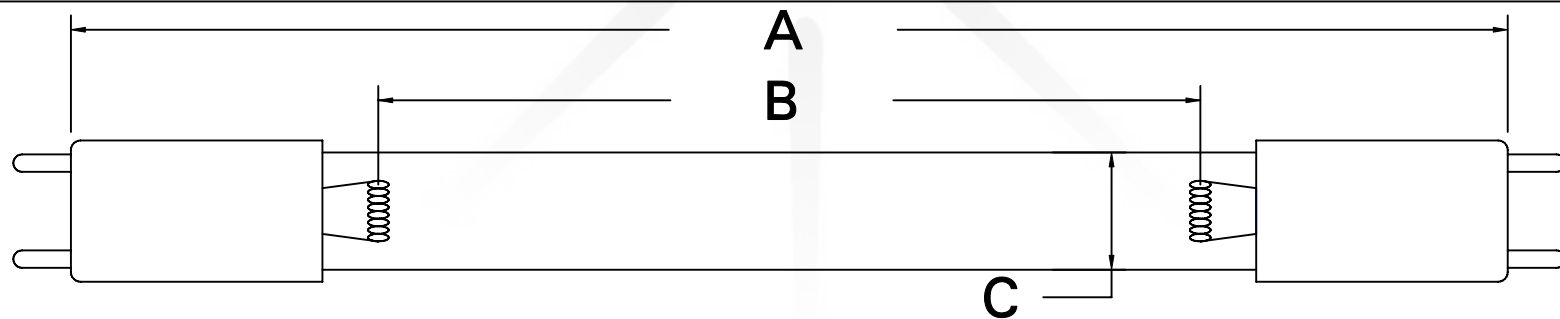

CUREUV Part No.: **194049**

(A) Total Length: 568mm

(B) Arc Length: 487mm

(C) Lamp Quartz Diameter: 15mm

Operating Current: 800mA

Lamp Voltage: 65

Lamp Wattage: 52

Peak UV Output: 253.7nm

Glass Type : Non Ozone

Style: Medium Bi-Pin

Style: Medium Bi-Pin

Output UVC Watts: 17

Output $\mu\text{W}/\text{cm}^2$ @ 1m: 160

Rated Life (hrs): 10,000

cureUV.com