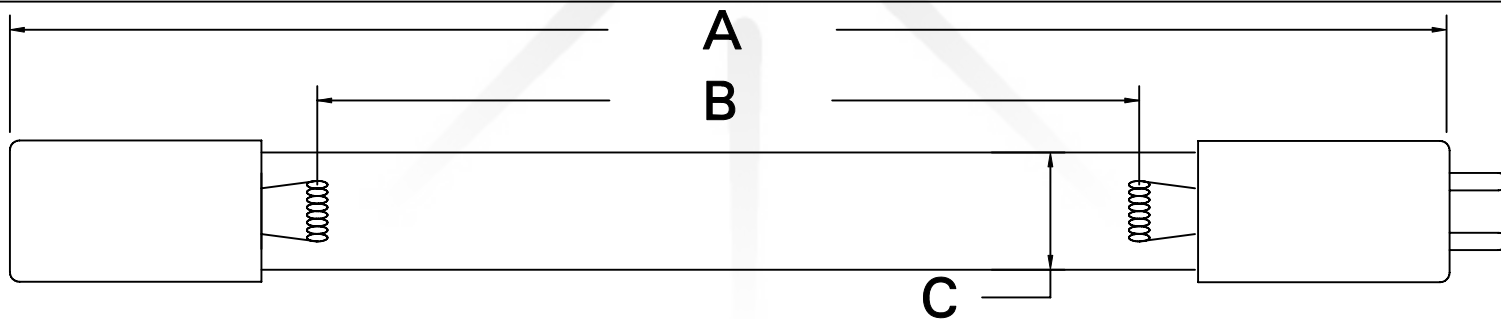

CUREUV Part No.: **510932**

(A) Total Length: 1554mm

(B) Arc Length: 1460mm

(C) Lamp Quartz Diameter: 15mm

Operating Current: 800mA

Lamp Voltage: 150V

Lamp Wattage: 120W

Peak UV Output: 253.7nm

Glass Type : Non Ozone

Style: 4 Pin

Style: No Hole Base

Output UVC Watts: 45

Output $\mu\text{W}/\text{cm}^2$ @ 1m: 350

Rated Life (hrs): 10,000

cureUV.com