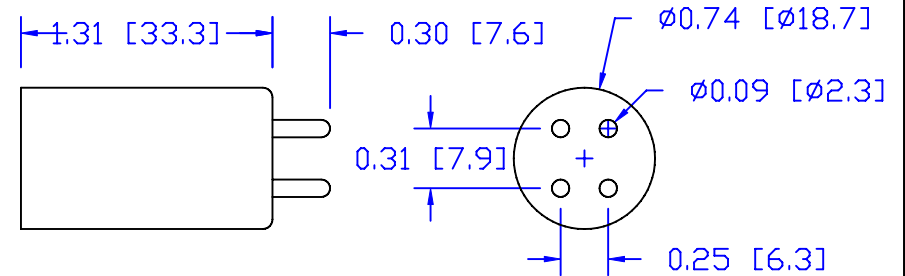

CUREUV Part No.: **510932**

(A) Total Length: 1554mm

(B) Arc Length: 1460mm

(C) Lamp Quartz Diameter: 15mm

Operating Current: 800mA

Lamp Voltage: 150V

Lamp Wattage: 120W

Peak UV Output: 253.7nm

Glass Type : Non Ozone

Style: 4 Pin

Style: No Hole Base

Output UVC Watts: 45

Output $\mu\text{W}/\text{cm}^2$ @ 1m: 350

Rated Life (hrs): 10,000

cureUV.com