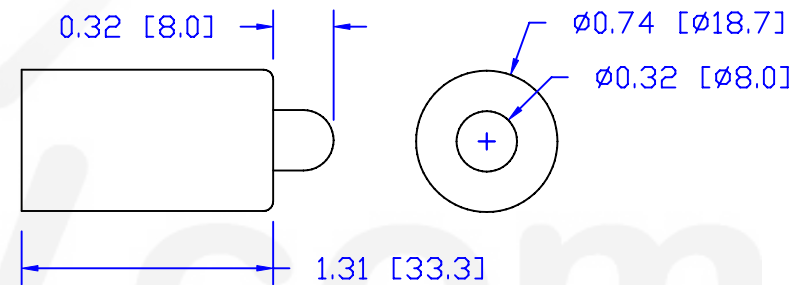

CUREUV Part No.: **194218**

(A) Total Length: 538mm

(B) Arc Length: 455mm

(C) Lamp Quartz Diameter: 15mm

Operating Current: 425mA

Lamp Voltage:

Lamp Wattage: 25

Peak UV Output: 253.7nm

Glass Type : Non Ozone

Style: Single Pin

Style: Single Pin

Output UVC Watts: 8.5

Output  $\mu\text{W}/\text{cm}^2$  @ 1m:

Rated Life (hrs): 10,000

**cureUV.com**