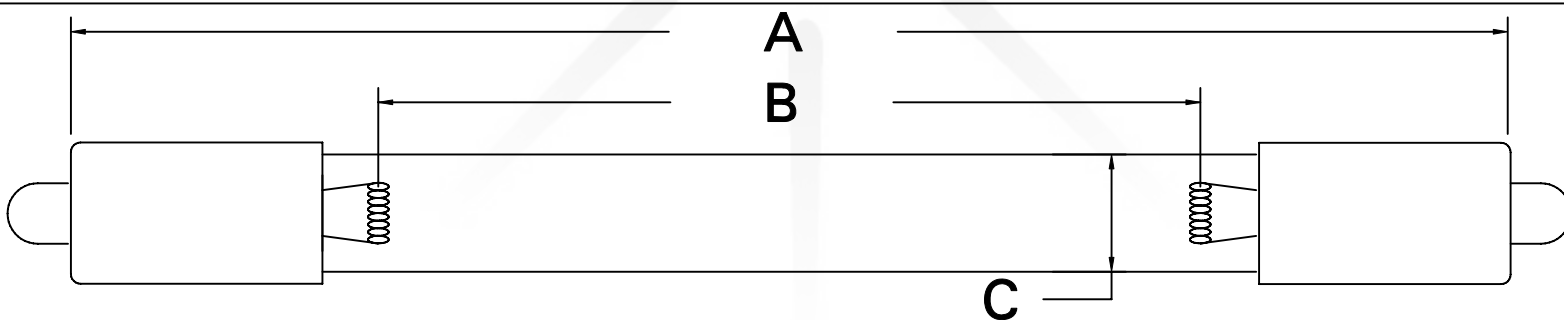

CUREUV Part No.: **194218**

(A) Total Length: 538mm

(B) Arc Length: 455mm

(C) Lamp Quartz Diameter: 15mm

Operating Current: 425mA

Lamp Voltage:

Lamp Wattage: 25

Peak UV Output: 253.7nm

Glass Type : Non Ozone

Style: Single Pin

Style: Single Pin

Output UVC Watts: 8.5

Output  $\mu\text{W}/\text{cm}^2$  @ 1m:

Rated Life (hrs): 10,000

**cureUV.com**