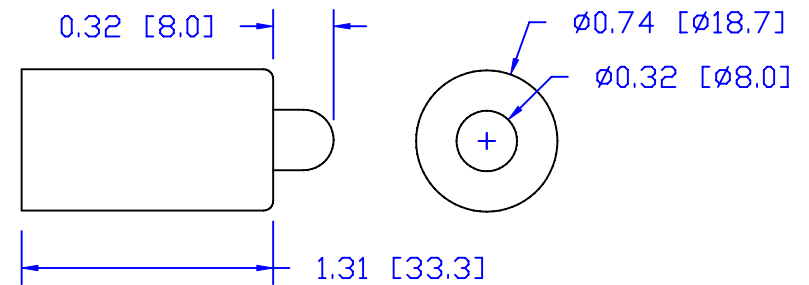

CUREUV Part No.: **194218**

(A) Total Length: 538mm

(B) Arc Length: 455mm

(C) Lamp Quartz Diameter: 15mm

Operating Current: 425mA

Lamp Voltage:

Lamp Wattage: 25

Peak UV Output: 253.7nm

Glass Type : Non Ozone

Style: Single Pin

Style: Single Pin

Output UVC Watts: 8.5

Output  $\mu\text{W}/\text{cm}^2$  @ 1m:

Rated Life (hrs): 10,000

**cureUV.com**