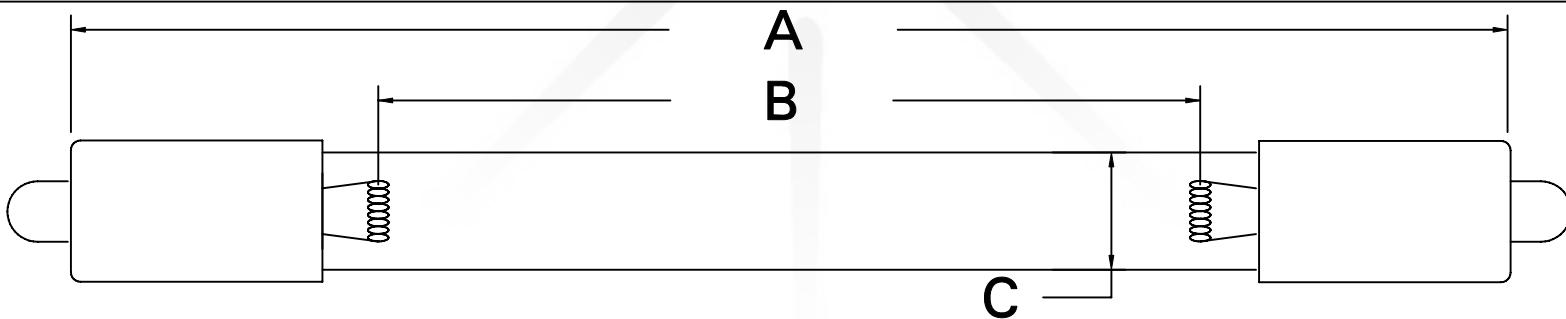

CUREUV Part No.: **191912**

(A) Total Length: 357mm

(B) Arc Length: 280mm

(C) Lamp Quartz Diameter: 15mm

Operating Current: 425mA

Lamp Voltage: 50

Lamp Wattage: 16

Peak UV Output: 253.7nm

Glass Type : Non Ozone

Style: Single Pin

Style: Single Pin

Output UVC Watts:

Output uW/cm² @ 1m:

Rated Life (hrs): 9000

cureUV.com