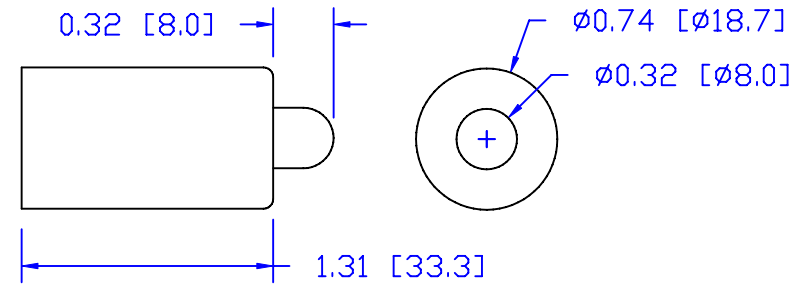

CUREUV Part No.: **191912**

(A) Total Length: 357mm

(B) Arc Length: 280mm

(C) Lamp Quartz Diameter: 15mm

Operating Current: 425mA

Lamp Voltage: 50

Lamp Wattage: 16

Peak UV Output: 253.7nm

Glass Type : Non Ozone

Style: Single Pin

Style: Single Pin

Output UVC Watts:

Output uW/cm² @ 1m:

Rated Life (hrs): 9000

cureUV.com