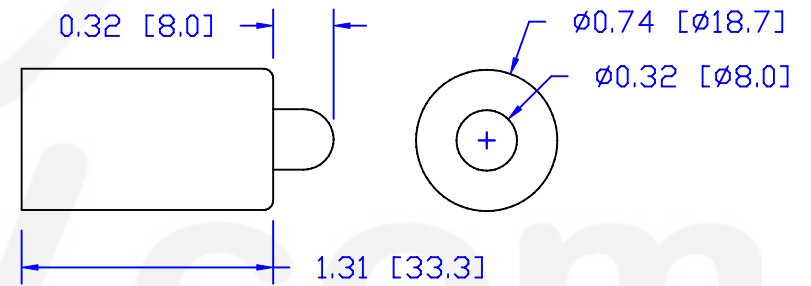

CUREUV Part No.: **191912**

(A) Total Length: 357mm

(B) Arc Length: 280mm

(C) Lamp Quartz Diameter: 15mm

Operating Current: 425mA

Lamp Voltage: 50

Lamp Wattage: 16

Peak UV Output: 253.7nm

Glass Type : Non Ozone

Style: Single Pin

Style: Single Pin

Output UVC Watts:

Output uW/cm² @ 1m:

Rated Life (hrs): 9000

cureUV.com