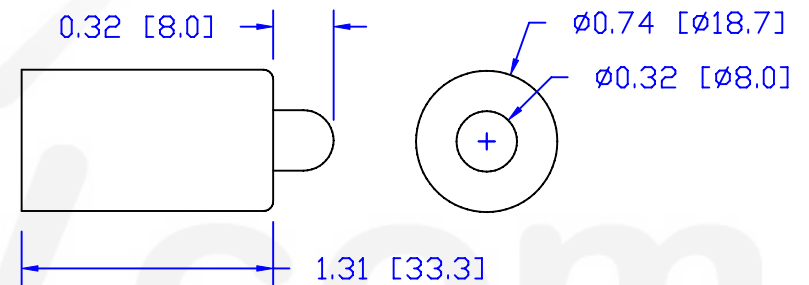

CUREUV Part No.: **194000**

(A) Total Length: 865mm

(B) Arc Length: 735mm

(C) Lamp Quartz Diameter: 15mm

Operating Current: 90mA

Lamp Voltage: 180

Lamp Wattage: 29

Peak UV Output: 253.7nm

Glass Type : Non Ozone

Style: Single Pin

Style: Single Pin

Output UVC Watts: 8.3

Output uW/cm² @ 1m:

Rated Life (hrs): 10,000

cureUV.com