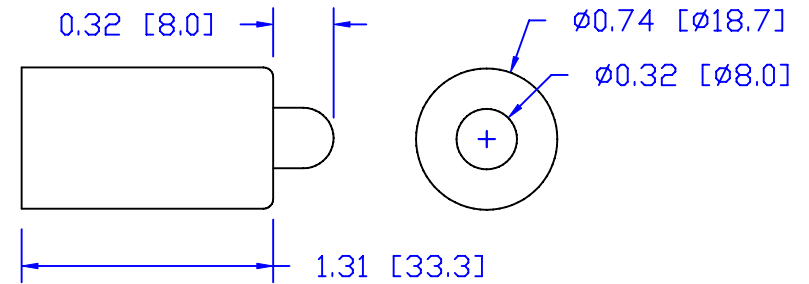

CUREUV Part No.: **194000**

(A) Total Length: 865mm

(B) Arc Length: 735mm

(C) Lamp Quartz Diameter: 15mm

Operating Current: 90mA

Lamp Voltage: 180

Lamp Wattage: 29

Peak UV Output: 253.7nm

Glass Type : Non Ozone

Style: Single Pin

Style: Single Pin

Output UVC Watts: 8.3

Output uW/cm² @ 1m:

Rated Life (hrs): 10,000

cureUV.com