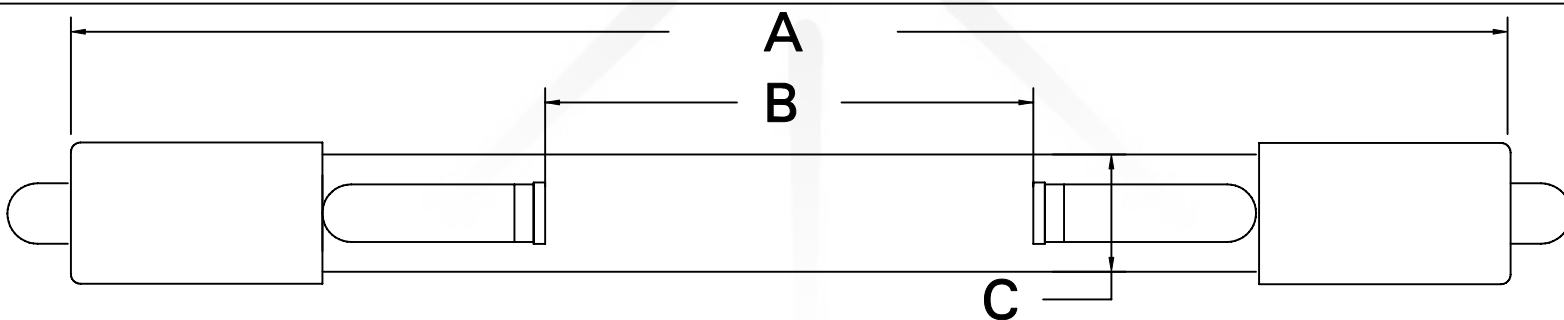

CUREUV Part No.: **194000**

(A) Total Length: 865mm

(B) Arc Length: 735mm

(C) Lamp Quartz Diameter: 15mm

Operating Current: 90mA

Lamp Voltage: 180

Lamp Wattage: 29

Peak UV Output: 253.7nm

Glass Type : Non Ozone

Style: Single Pin

Style: Single Pin

Output UVC Watts: 8.3

Output uW/cm² @ 1m:

Rated Life (hrs): 10,000

cureUV.com