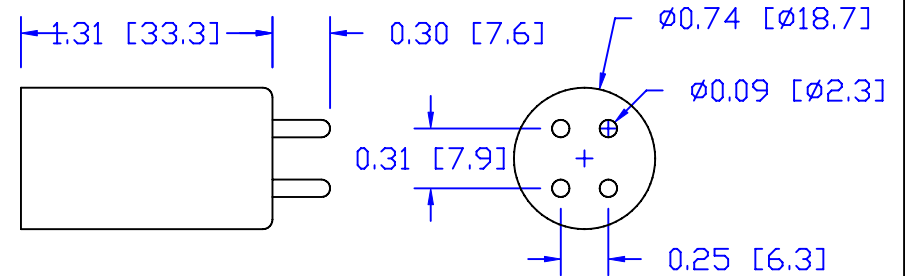

CUREUV Part No.: **192049**

(A) Total Length: 810mm

(B) Arc Length: 730mm

(C) Lamp Quartz Diameter: 15mm

Operating Current: 425mA

Lamp Voltage:

Lamp Wattage: 39

Peak UV Output: 253.7nm

Glass Type : Non Ozone

Style: 4 Pin

Style: No Hole Base

Output UVC Watts: 13.8

Output  $\mu\text{W}/\text{cm}^2$  @ 1m: 130

Rated Life (hrs): 10,000

**cureUV.com**