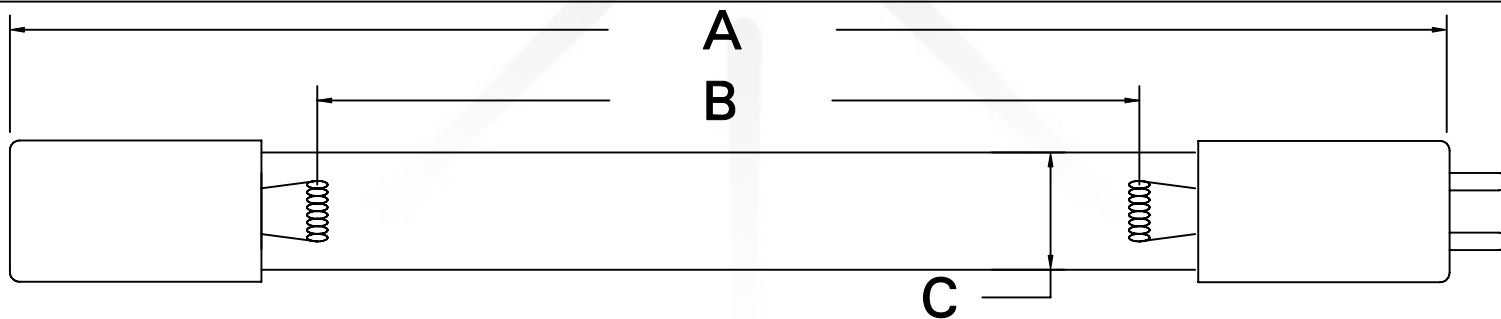

CUREUV Part No.: **192049**

(A) Total Length: 810mm

(B) Arc Length: 730mm

(C) Lamp Quartz Diameter: 15mm

Operating Current: 425mA

Lamp Voltage:

Lamp Wattage: 39

Peak UV Output: 253.7nm

Glass Type : Non Ozone

Style: 4 Pin

Style: No Hole Base

Output UVC Watts: 13.8

Output  $\mu\text{W}/\text{cm}^2$  @ 1m: 130

Rated Life (hrs): 10,000

**cureUV.com**