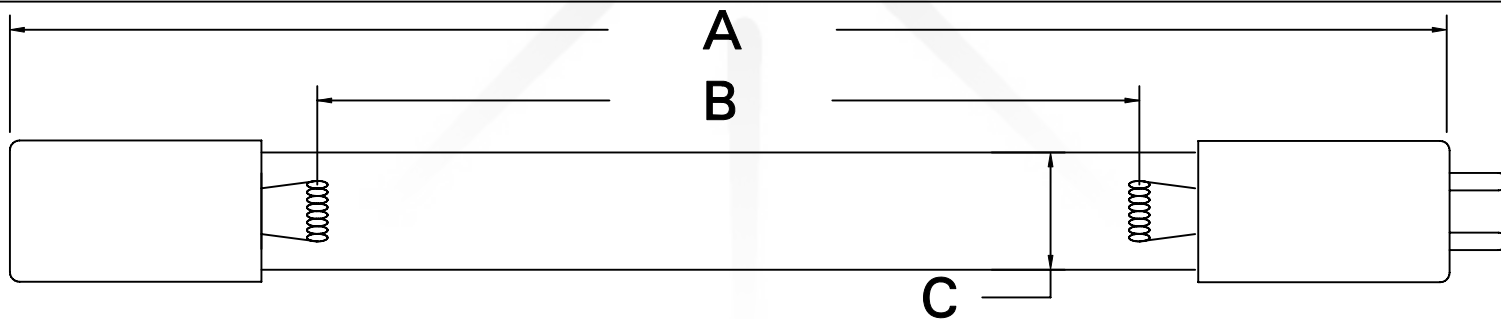

CUREUV Part No.: **510813**

(A) Total Length: 810mm

(B) Arc Length: 730mm

(C) Lamp Quartz Diameter: 15mm

Operating Current: 425mA

Lamp Voltage:

Lamp Wattage: 39

Peak UV Output: 253.7nm

Glass Type : Non Ozone

Style: 4 Pin

Style: No Hole Base

Output UVC Watts: 13.8

Output  $\mu\text{W}/\text{cm}^2$  @ 1m: 130

Rated Life (hrs): 10,000

**cureUV.com**