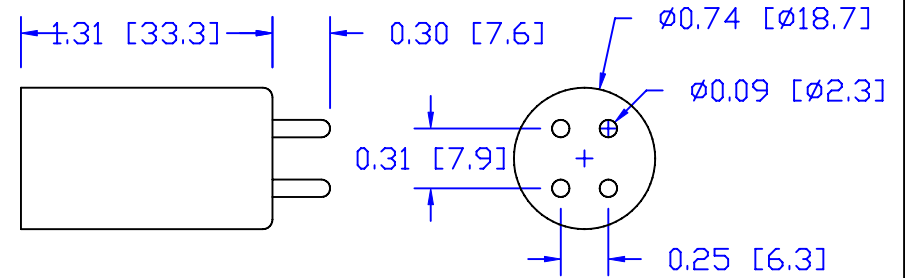

CUREUV Part No.: **510813**

(A) Total Length: 810mm

(B) Arc Length: 730mm

(C) Lamp Quartz Diameter: 15mm

Operating Current: 425mA

Lamp Voltage:

Lamp Wattage: 39

Peak UV Output: 253.7nm

Glass Type : Non Ozone

Style: 4 Pin

Style: No Hole Base

Output UVC Watts: 13.8

Output  $\mu\text{W}/\text{cm}^2$  @ 1m: 130

Rated Life (hrs): 10,000

**cureUV.com**