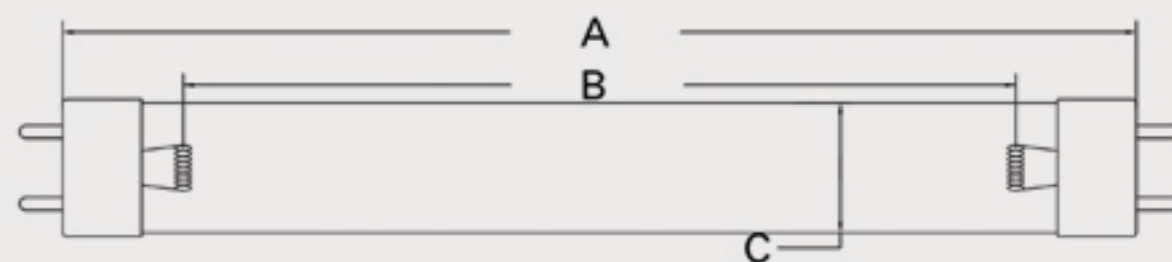

Technical Data Sheet

CUREUV Part No: 513064

Lamp Type: G15T8

(A) Total Length: 438 mm

(B) Arc Length: 380 mm

(C) Lamp Quartz Diameter : 25.4mm T8

Operating Current: 0.43A

Lamp Voltage: 54

Lamp Wattage: 15

Peak UV Output: 253.7nm

Glass Type: Non Ozone

Output UVC Watts:

Output uW/cm² @ 1m:

Rated Life (hrs): 9000

Style: Med.Bi-Pin T8

Lot Number: _____