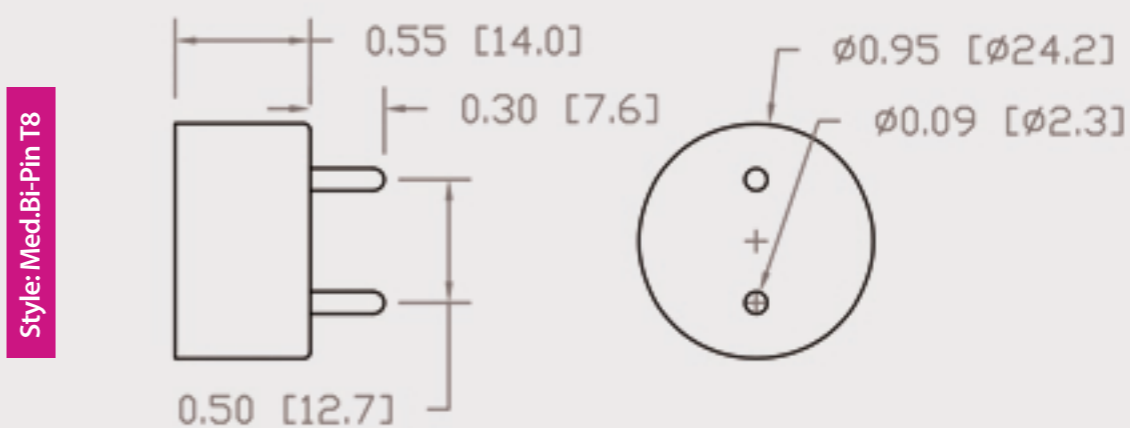

Technical Data Sheet

CUREUV Part No: 513064

Lamp Type: G15T8

(A) Total Length: 438 mm

(B) Arc Length: 380 mm

(C) Lamp Quartz Diameter : 25.4mm T8

Operating Current: 0.43A

Lamp Voltage: 54

Lamp Wattage: 15

Peak UV Output: 253.7nm

Glass Type: Non Ozone

Output UVC Watts:

Output uW/cm² @ 1m:

Rated Life (hrs): 9000

Style: Med.Bi-Pin T8

Lot Number: _____