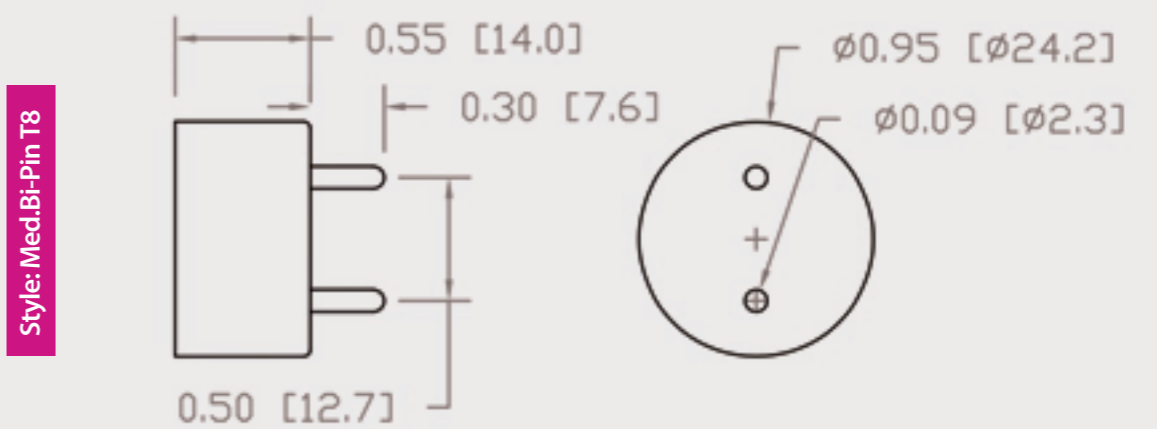

Technical Data Sheet

CUREUV Part No: 513063

Lamp Type: G15T8

(A) Total Length: 438 mm

(B) Arc Length: 380 mm

(C) Lamp Quartz Diameter : 25.4mm T8

Operating Current: 0.43A

Lamp Voltage: 54

Lamp Wattage: 15

Peak UV Output: 253.7nm

Glass Type: Non Ozone

Output UVC Watts:

Output $\mu\text{W}/\text{cm}^2$ @ 1m:

Rated Life (hrs): 9000

Lot Number: _____

Ignition and Seal Certification: _____