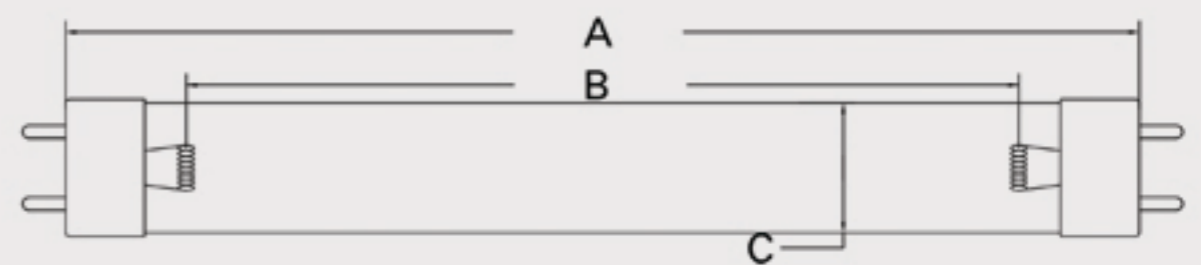

Lot Number: _____

Ignition and Seal Certification: _____

Test Operator: _____ Date: _____