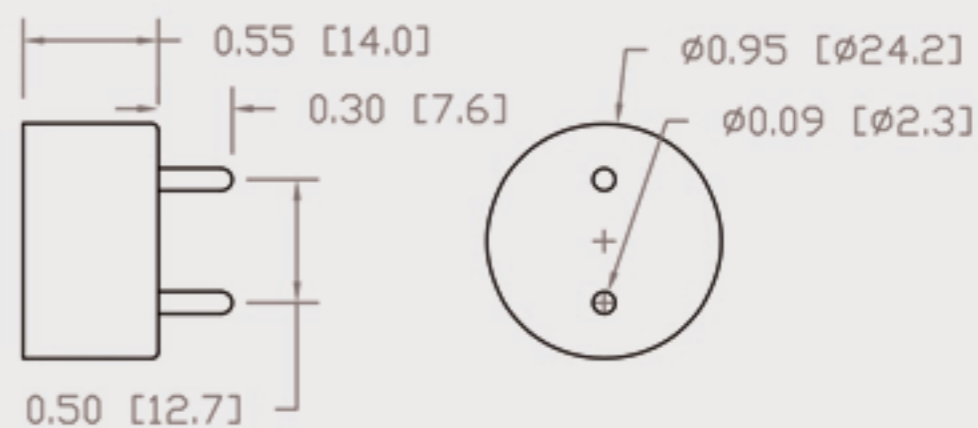

Technical Data Sheet

CUREUV Part No: 513061

Lamp Type: G15T8

(A) Total Length: 438 mm

(B) Arc Length: 380 mm

(C) Lamp Quartz Diameter : 25.4mm T8

Operating Current: 0.43A

Lamp Voltage: 54

Lamp Wattage: 15

Peak UV Output: 253.7nm

Glass Type: Non Ozone

Output UVC Watts:

Output $\mu\text{W}/\text{cm}^2$ @ 1m:

Rated Life (hrs): 9000

Style: Med.Bi-Pin T8

Lot Number: _____