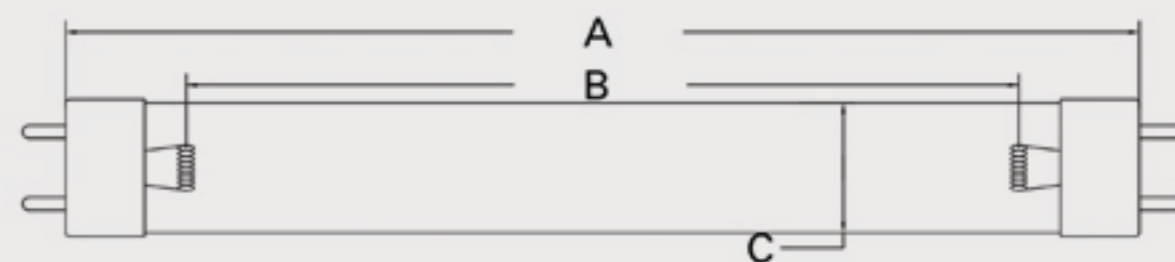

Technical Data Sheet

CUREUV Part No: 513061

Lamp Type: G15T8

(A) Total Length: 438 mm

(B) Arc Length: 380 mm

(C) Lamp Quartz Diameter : 25.4mm T8

Operating Current: 0.43A

Lamp Voltage: 54

Lamp Wattage: 15

Peak UV Output: 253.7nm

Glass Type: Non Ozone

Output UVC Watts:

Output $\mu\text{W}/\text{cm}^2$ @ 1m:

Rated Life (hrs): 9000

Style: Med.Bi-Pin T8

Lot Number: _____