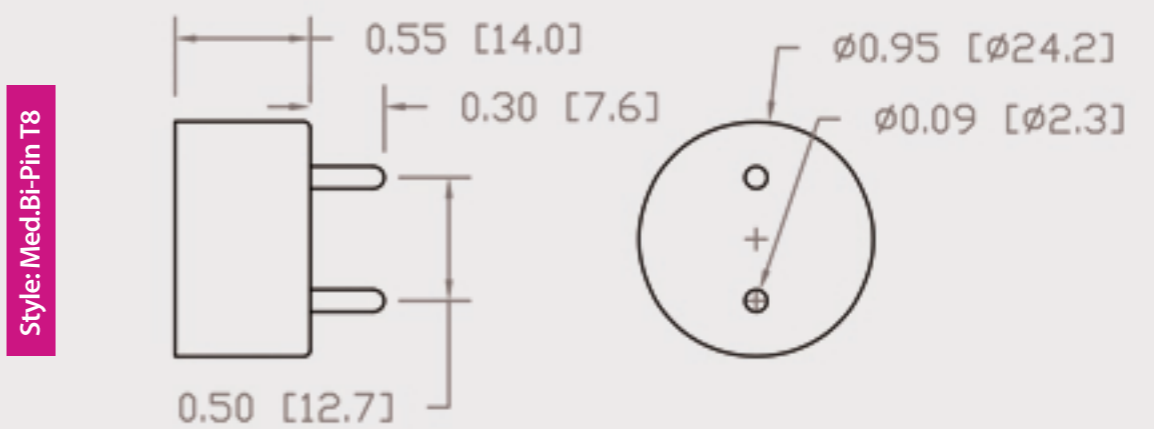

Technical Data Sheet

CUREUV Part No: 513054

Lamp Type: G15T8

(A) Total Length: 438 mm

(B) Arc Length: 380 mm

(C) Lamp Quartz Diameter : 25.4mm T8

Operating Current: 0.43A

Lamp Voltage: 54

Lamp Wattage: 15

Peak UV Output: 253.7nm

Glass Type: Non Ozone

Output UVC Watts:

Output uW/cm² @ 1m:

Rated Life (hrs): 9000

Lot Number: _____

Ignition and Seal Certification: _____