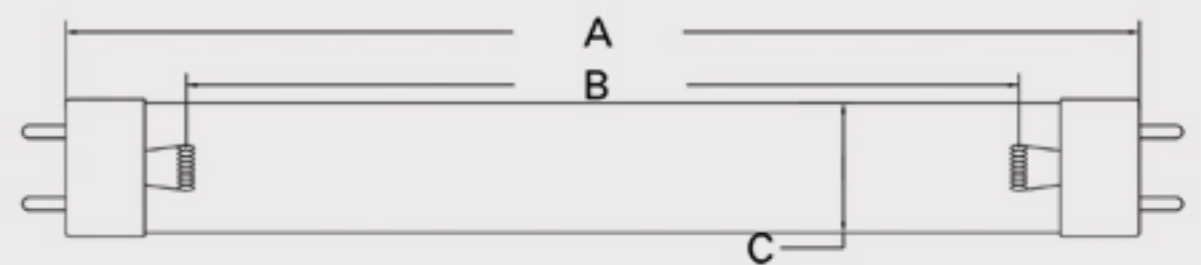

Technical Data Sheet

CUREUV Part No: 513054

Lamp Type: G15T8

(A) Total Length: 438 mm

(B) Arc Length: 380 mm

(C) Lamp Quartz Diameter : 25.4mm T8

Operating Current: 0.43A

Lamp Voltage: 54

Lamp Wattage: 15

Peak UV Output: 253.7nm

Glass Type: Non Ozone

Output UVC Watts:

Output uW/cm² @ 1m:

Rated Life (hrs): 9000

Lot Number: _____

Ignition and Seal Certification: _____