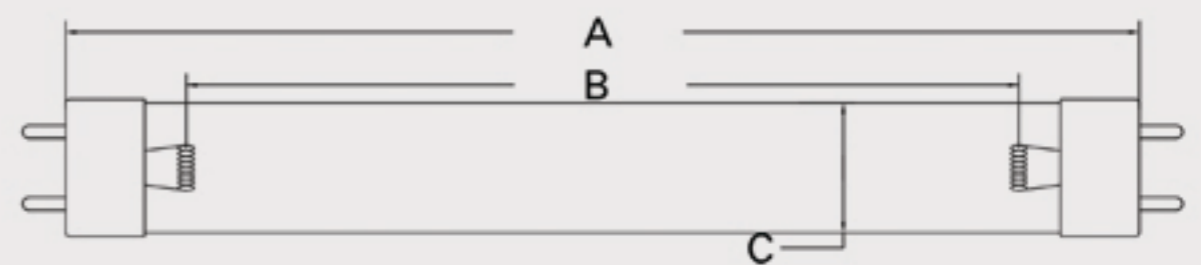

Technical Data Sheet

CUREUV Part No: 513048

Lamp Type: G15T8

(A) Total Length: 438 mm

(B) Arc Length: 380 mm

(C) Lamp Quartz Diameter : 25.4mm T8

Operating Current: 0.43A

Lamp Voltage: 54

Lamp Wattage: 15

Peak UV Output: 253.7nm

Glass Type: Non Ozone

Output UVC Watts:

Output uW/cm² @ 1m:

Rated Life (hrs): 9000

Lot Number: _____

Ignition and Seal Certification: _____