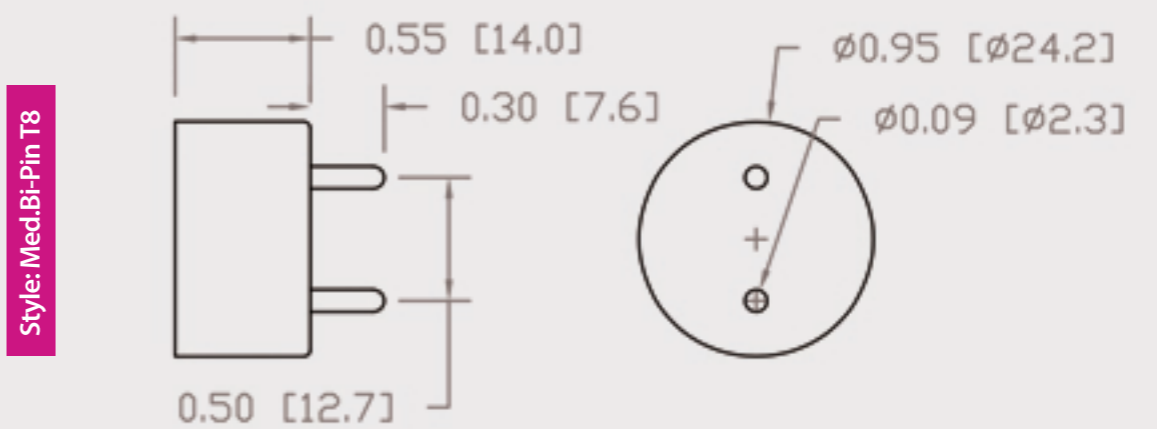

Technical Data Sheet

CUREUV Part No: 513048

Lamp Type: G15T8

(A) Total Length: 438 mm

(B) Arc Length: 380 mm

(C) Lamp Quartz Diameter : 25.4mm T8

Operating Current: 0.43A

Lamp Voltage: 54

Lamp Wattage: 15

Peak UV Output: 253.7nm

Glass Type: Non Ozone

Output UVC Watts:

Output uW/cm² @ 1m:

Rated Life (hrs): 9000

Lot Number: _____

Ignition and Seal Certification: _____