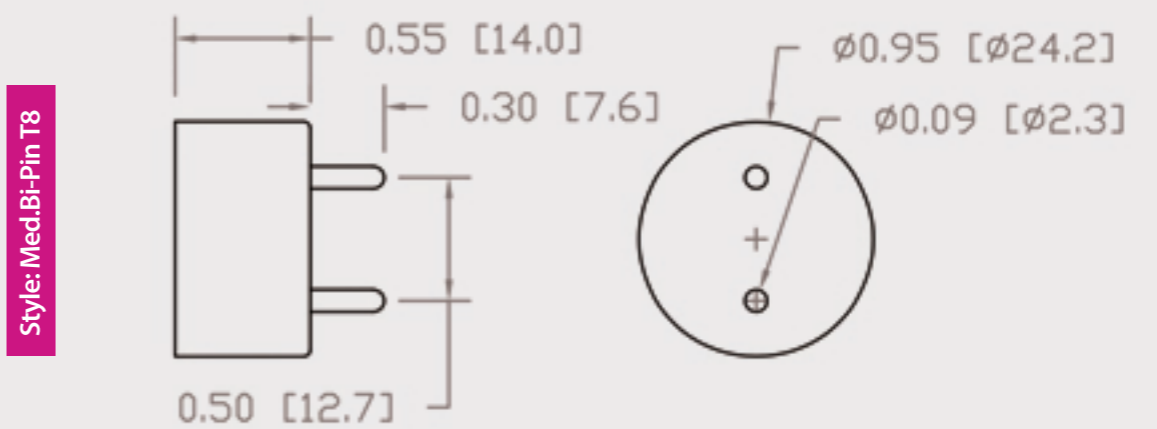

## CUREUV Part No: 513047

Lamp Type: G15T8

(A) Total Length: 438 mm

(B) Arc Length: 380 mm

(C) Lamp Quartz Diameter : 25.4mm T8

Operating Current: 0.43A

Lamp Voltage: 54

Lamp Wattage: 15

Peak UV Output: 253.7nm

Glass Type: Non Ozone

Output UVC Watts:

Output uW/cm<sup>2</sup> @ 1m:

Rated Life (hrs): 9000

Lot Number: \_\_\_\_\_

Ignition and Seal Certification: \_\_\_\_\_

Test Operator: \_\_\_\_\_ Date: \_\_\_\_\_