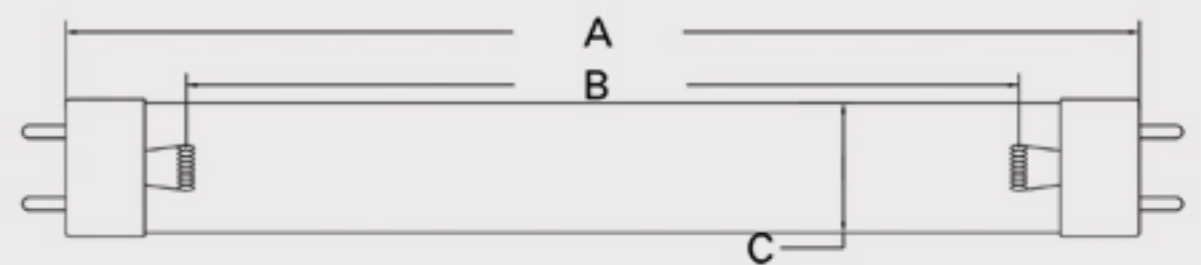

Technical Data Sheet

CUREUV Part No: 513046

Lamp Type: G15T8

(A) Total Length: 438 mm

(B) Arc Length: 380 mm

(C) Lamp Quartz Diameter : 25.4mm T8

Operating Current: 0.43A

Lamp Voltage: 54

Lamp Wattage: 15

Peak UV Output: 253.7nm

Glass Type: Non Ozone

Output UVC Watts:

Output uW/cm² @ 1m:

Rated Life (hrs): 9000

Lot Number: _____

Ignition and Seal Certification: _____