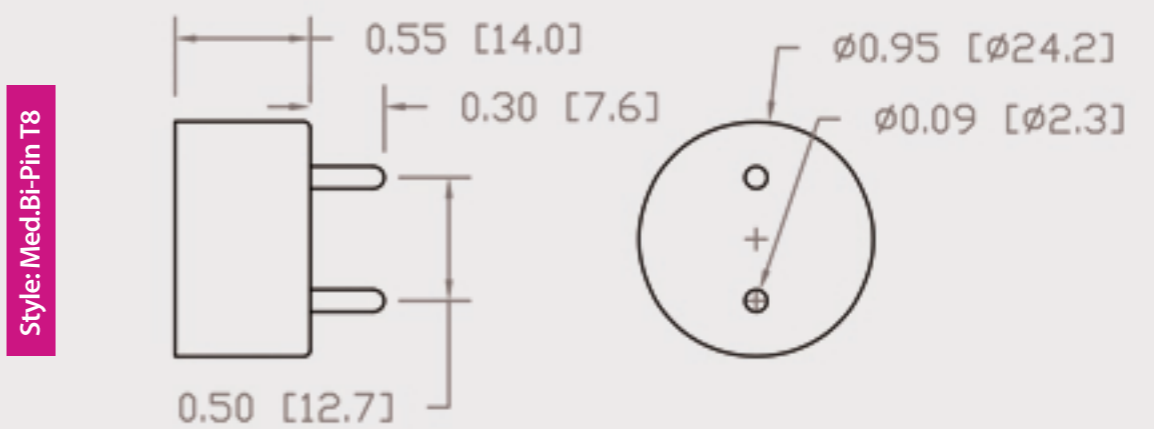

Technical Data Sheet

CUREUV Part No: 513046

Lamp Type: G15T8

(A) Total Length: 438 mm

(B) Arc Length: 380 mm

(C) Lamp Quartz Diameter : 25.4mm T8

Operating Current: 0.43A

Lamp Voltage: 54

Lamp Wattage: 15

Peak UV Output: 253.7nm

Glass Type: Non Ozone

Output UVC Watts:

Output uW/cm² @ 1m:

Rated Life (hrs): 9000

Lot Number: _____

Ignition and Seal Certification: _____