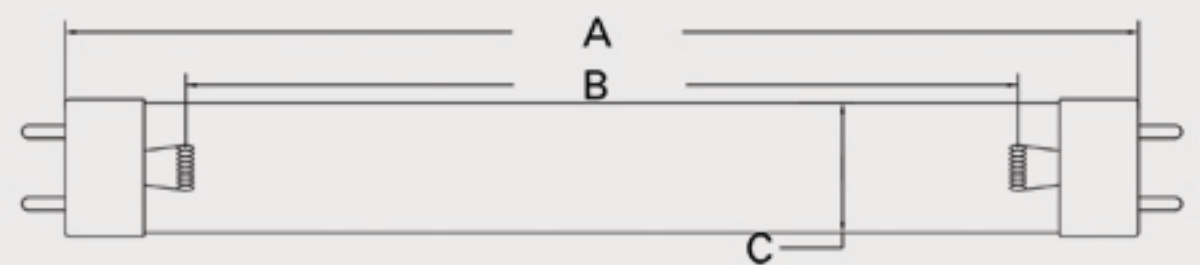

Technical Data Sheet

CUREUV Part No: 513045

Lamp Type: G15T8

(A) Total Length: 438 mm

(B) Arc Length: 380 mm

(C) Lamp Quartz Diameter : 25.4mm T8

Operating Current: 0.43A

Lamp Voltage: 54

Lamp Wattage: 15

Peak UV Output: 253.7nm

Glass Type: Non Ozone

Output UVC Watts:

Output uW/cm² @ 1m:

Rated Life (hrs): 9000

Lot Number: _____

Ignition and Seal Certification: _____