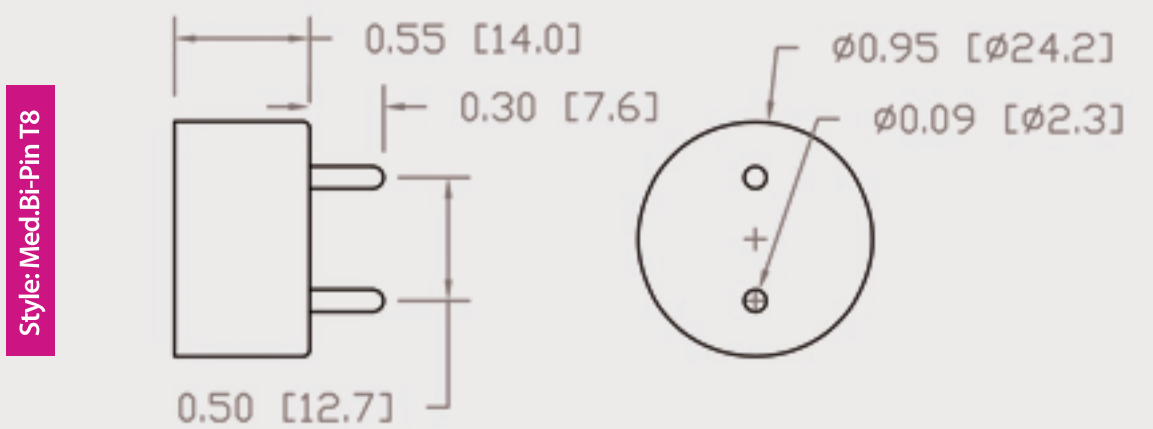

Technical Data Sheet

CUREUV Part No: 513045

Lamp Type: G15T8

(A) Total Length: 438 mm

(B) Arc Length: 380 mm

(C) Lamp Quartz Diameter : 25.4mm T8

Operating Current: 0.43A

Lamp Voltage: 54

Lamp Wattage: 15

Peak UV Output: 253.7nm

Glass Type: Non Ozone

Output UVC Watts:

Output uW/cm² @ 1m:

Rated Life (hrs): 9000

Lot Number: _____

Ignition and Seal Certification: _____