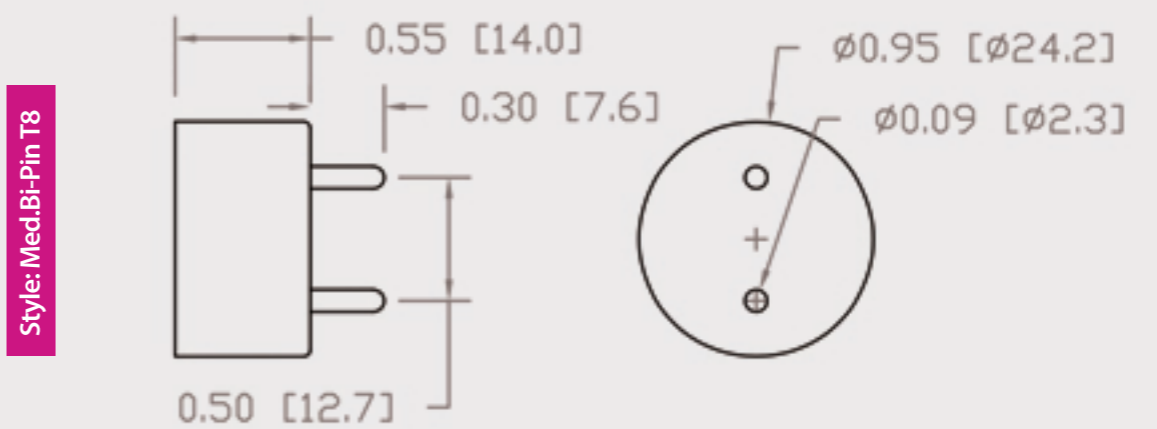

Technical Data Sheet

CUREUV Part No: 513038

Lamp Type: G15T8

(A) Total Length: 438 mm

(B) Arc Length: 380 mm

(C) Lamp Quartz Diameter : 25.4mm T8

Operating Current: 0.43A

Lamp Voltage: 54

Lamp Wattage: 15

Peak UV Output: 253.7nm

Glass Type: Non Ozone

Output UVC Watts:

Output uW/cm² @ 1m:

Rated Life (hrs): 9000

Lot Number: _____

Ignition and Seal Certification: _____