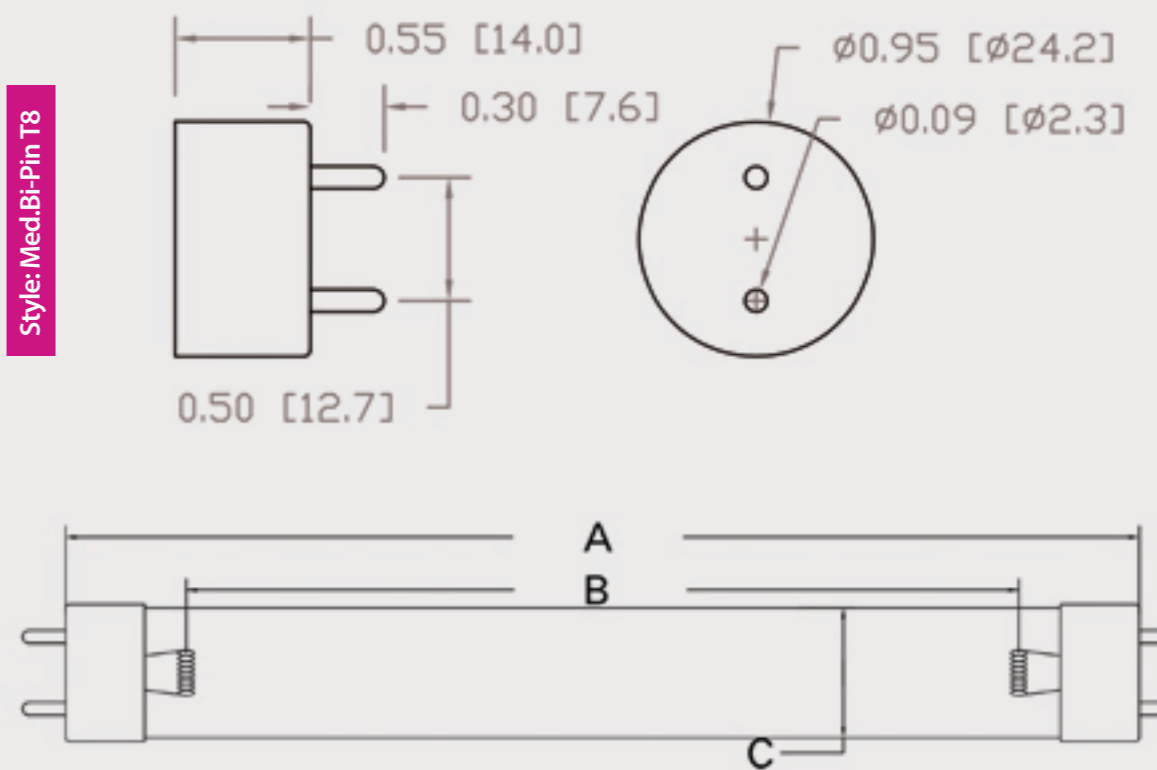

## CUREUV Part No: 513037

Lamp Type: G15T8

(A) Total Length: 438 mm

(B) Arc Length: 380 mm

(C) Lamp Quartz Diameter : 25.4mm T8

Operating Current: 0.43A

Lamp Voltage: 54

Lamp Wattage: 15

Peak UV Output: 253.7nm

Glass Type: Non Ozone

Output UVC Watts:

Output uW/cm<sup>2</sup> @ 1m:

Rated Life (hrs): 9000

Lot Number: \_\_\_\_\_

Ignition and Seal Certification: \_\_\_\_\_

Test Operator: \_\_\_\_\_ Date: \_\_\_\_\_