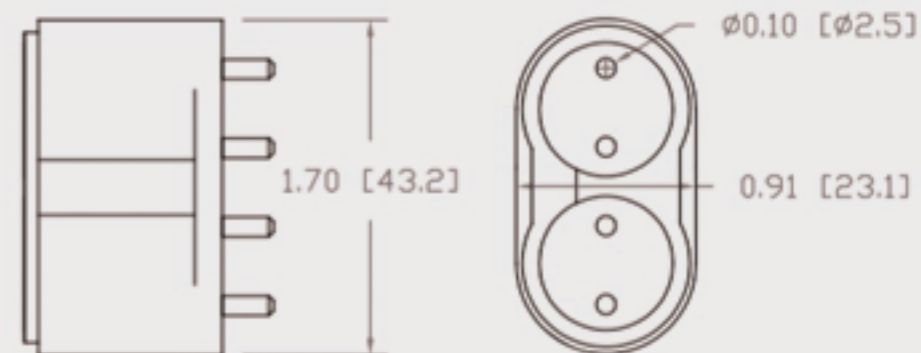

Technical Data Sheet

CUREUV Part No: **513036**

Lamp Type: TUV-PL-L55W

(A) Total Length:	535mm
(B) Arc Length:	490 mm
(C) Lamp Quartz Diameter :	17mm Twin Tube

Operating Current:	540mA
Lamp Voltage:	103
Lamp Wattage:	55

Peak UV Output:	253.7nm
Glass Type:	Non Ozone

Output UVC Watts:	17
Output uW/cm ² @ 1m:	
Rated Life (hrs):	10,000

Style: 2G11 4 Pin-Base

Lot Number: _____

Ignition and Seal Certification: _____

Test Operator: _____ Date: _____