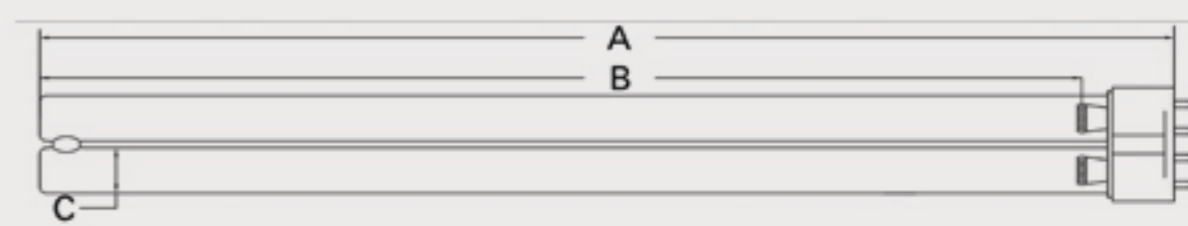

Technical Data Sheet

CUREUV Part No: **513036**

Lamp Type: TUV-PL-L55W

(A) Total Length:	535mm
(B) Arc Length:	490 mm
(C) Lamp Quartz Diameter :	17mm Twin Tube

Operating Current:	540mA
Lamp Voltage:	103
Lamp Wattage:	55

Peak UV Output:	253.7nm
Glass Type:	Non Ozone

Output UVC Watts:	17
Output uW/cm ² @ 1m:	
Rated Life (hrs):	10,000

Style: 2G11 4 Pin-Base

Lot Number: _____

Ignition and Seal Certification: _____

Test Operator: _____ Date: _____