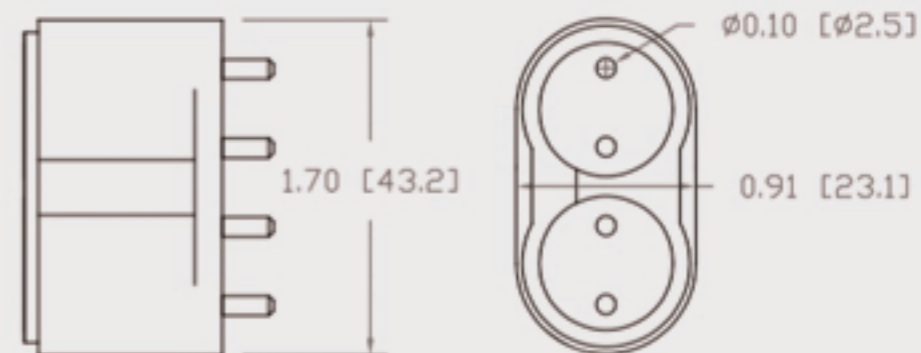

Technical Data Sheet

CUREUV Part No: **513034**

Lamp Type: TUV-PL-L55W

(A) Total Length:	535mm
(B) Arc Length:	490 mm
(C) Lamp Quartz Diameter :	17mm Twin Tube

Operating Current:	540mA
Lamp Voltage:	103
Lamp Wattage:	55

Peak UV Output: 253.7nm

Glass Type: Non Ozone

Output UVC Watts:	17
Output $\mu\text{W}/\text{cm}^2$ @ 1m:	
Rated Life (hrs):	10,000

Style: 2G11 4 Pin-Base

Lot Number: _____

Ignition and Seal Certification: _____