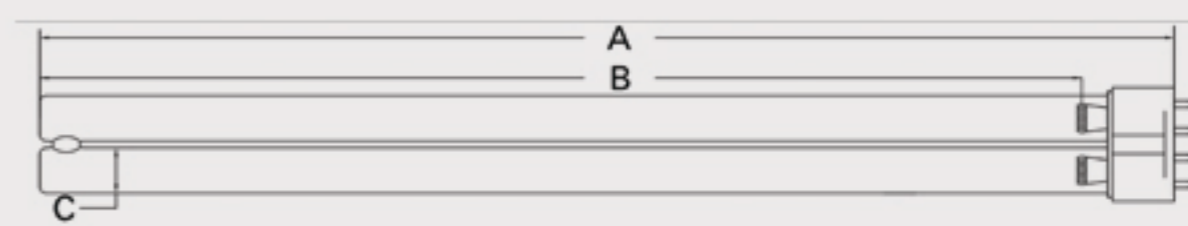

Technical Data Sheet

CUREUV Part No: **513034**

Lamp Type: TUV-PL-L55W

(A) Total Length:	535mm
(B) Arc Length:	490 mm
(C) Lamp Quartz Diameter :	17mm Twin Tube

Operating Current:	540mA
Lamp Voltage:	103
Lamp Wattage:	55

Peak UV Output: 253.7nm

Glass Type: Non Ozone

Output UVC Watts:	17
Output $\mu\text{W}/\text{cm}^2$ @ 1m:	
Rated Life (hrs):	10,000

Style: 2G11 4 Pin-Base

Lot Number: _____

Ignition and Seal Certification: _____