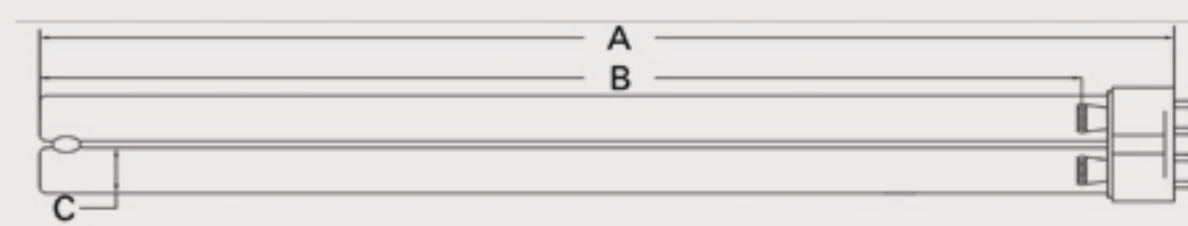

Technical Data Sheet

CUREUV Part No: **513033**

Lamp Type: TUV-PL-L55W

(A) Total Length:	535mm
(B) Arc Length:	490 mm
(C) Lamp Quartz Diameter :	17mm Twin Tube

Operating Current:	540mA
Lamp Voltage:	103
Lamp Wattage:	55

Peak UV Output:	253.7nm
Glass Type:	Non Ozone

Output UVC Watts:	17
Output uW/cm ² @ 1m:	
Rated Life (hrs):	10,000

Style: 2G11 4 Pin-Base

Lot Number: _____

Ignition and Seal Certification: _____

Test Operator: _____ Date: _____