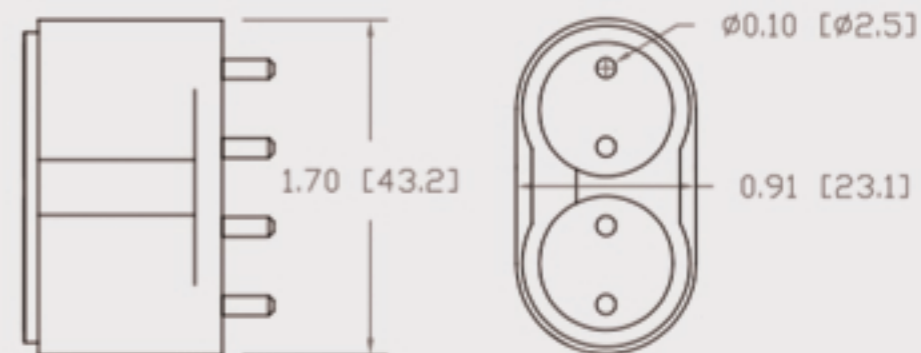

Technical Data Sheet

CUREUV Part No: **513033**

Lamp Type: TUV-PL-L55W

(A) Total Length:	535mm
(B) Arc Length:	490 mm
(C) Lamp Quartz Diameter :	17mm Twin Tube

Operating Current:	540mA
Lamp Voltage:	103
Lamp Wattage:	55

Peak UV Output:	253.7nm
Glass Type:	Non Ozone

Output UVC Watts:	17
Output uW/cm ² @ 1m:	
Rated Life (hrs):	10,000

Style: 2G11 4 Pin-Base

Lot Number: _____

Ignition and Seal Certification: _____

Test Operator: _____ Date: _____