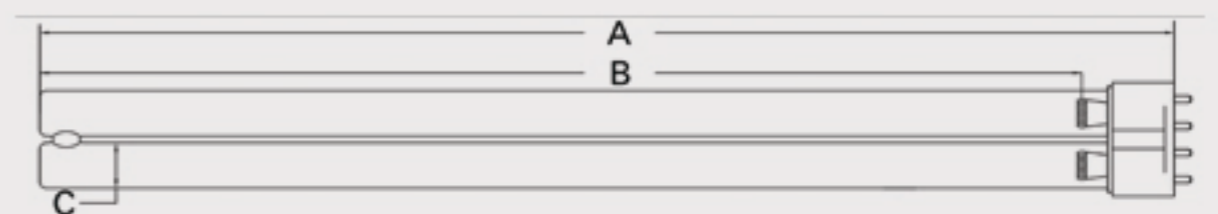

Technical Data Sheet

CUREUV Part No: **513032**

Lamp Type: TUV-PL-L55W

(A) Total Length:	535mm
(B) Arc Length:	490 mm
(C) Lamp Quartz Diameter :	17mm Twin Tube

Operating Current:	540mA
Lamp Voltage:	103
Lamp Wattage:	55

Peak UV Output:	253.7nm
Glass Type:	Non Ozone

Output UVC Watts:	17
Output uW/cm ² @ 1m:	
Rated Life (hrs):	10,000

Lot Number: _____

Ignition and Seal Certification: _____

Test Operator: _____ Date: _____