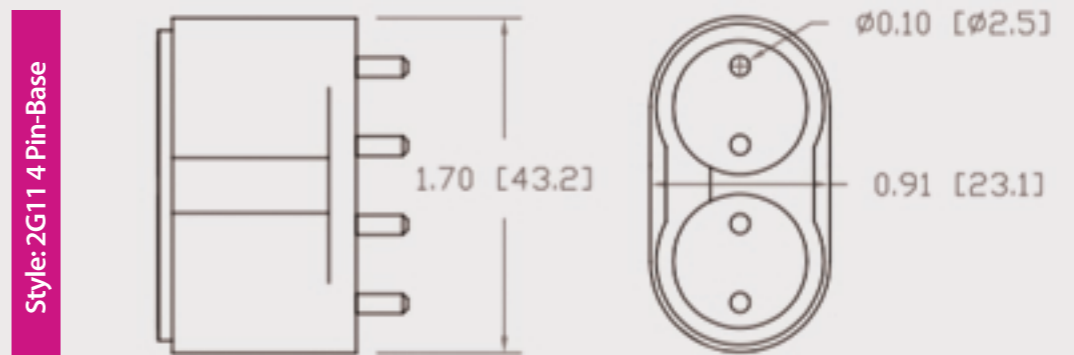

Technical Data Sheet

CUREUV Part No: **513032**

Lamp Type: TUV-PL-L55W

(A) Total Length:	535mm
(B) Arc Length:	490 mm
(C) Lamp Quartz Diameter :	17mm Twin Tube

Operating Current:	540mA
Lamp Voltage:	103
Lamp Wattage:	55

Peak UV Output:	253.7nm
Glass Type:	Non Ozone

Output UVC Watts:	17
Output uW/cm ² @ 1m:	
Rated Life (hrs):	10,000

Lot Number: _____

Ignition and Seal Certification: _____

Test Operator: _____ Date: _____