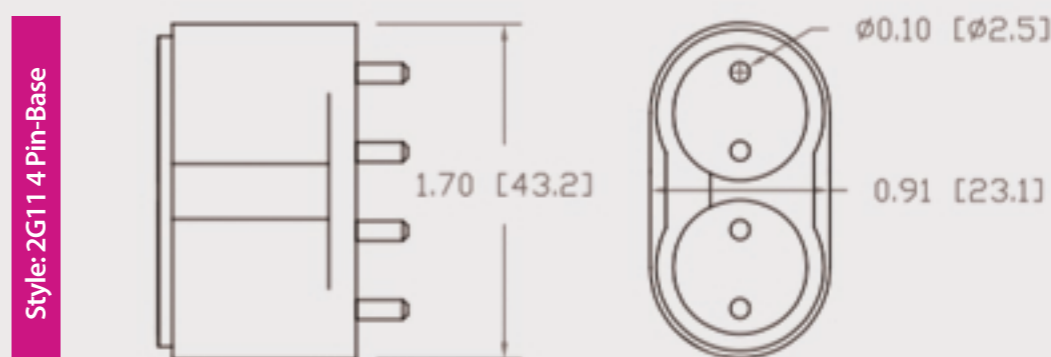

# Technical Data Sheet

CUREUV Part No: **513031**

Lamp Type: TUV-PL-L55W

(A) Total Length:	535mm
(B) Arc Length:	490 mm
(C) Lamp Quartz Diameter :	17mm Twin Tube

Operating Current:	540mA
Lamp Voltage:	103
Lamp Wattage:	55

Peak UV Output:	253.7nm
Glass Type:	Non Ozone

Output UVC Watts:	17
Output $\mu\text{W}/\text{cm}^2$ @ 1m:	
Rated Life (hrs):	10,000

Lot Number: \_\_\_\_\_

Ignition and Seal Certification: \_\_\_\_\_

Test Operator: \_\_\_\_\_ Date: \_\_\_\_\_