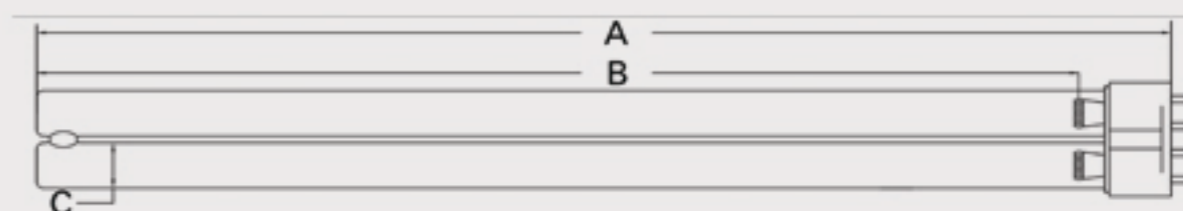

# Technical Data Sheet

CUREUV Part No: **513031**

Lamp Type: TUV-PL-L55W

(A) Total Length:	535mm
(B) Arc Length:	490 mm
(C) Lamp Quartz Diameter :	17mm Twin Tube

Operating Current:	540mA
Lamp Voltage:	103
Lamp Wattage:	55

Peak UV Output:	253.7nm
Glass Type:	Non Ozone

Output UVC Watts:	17
Output $\mu\text{W}/\text{cm}^2$ @ 1m:	
Rated Life (hrs):	10,000

Lot Number: \_\_\_\_\_

Ignition and Seal Certification: \_\_\_\_\_

Test Operator: \_\_\_\_\_ Date: \_\_\_\_\_