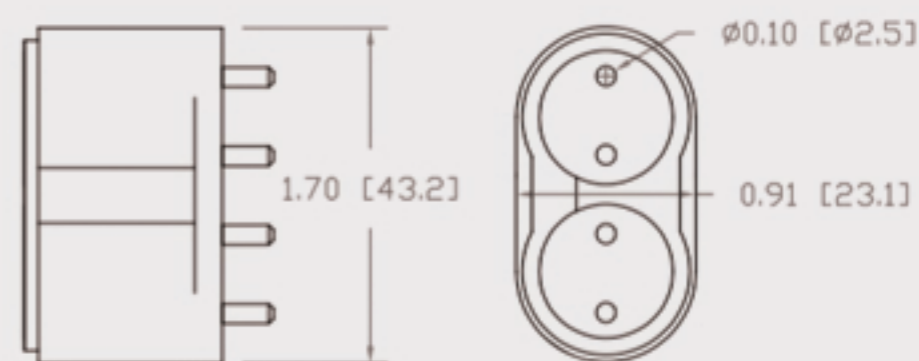

Technical Data Sheet

CUREUV Part No: **513030**

Lamp Type: TUV-PL-L55W

(A) Total Length:	535mm
(B) Arc Length:	490 mm
(C) Lamp Quartz Diameter :	17mm Twin Tube

Operating Current:	540mA
Lamp Voltage:	103
Lamp Wattage:	55

Peak UV Output:	253.7nm
Glass Type:	Non Ozone

Output UVC Watts:	17
Output uW/cm ² @ 1m:	
Rated Life (hrs):	10,000

Style: 2G11 4 Pin-Base

Lot Number: _____

Ignition and Seal Certification: _____

Test Operator: _____ Date: _____