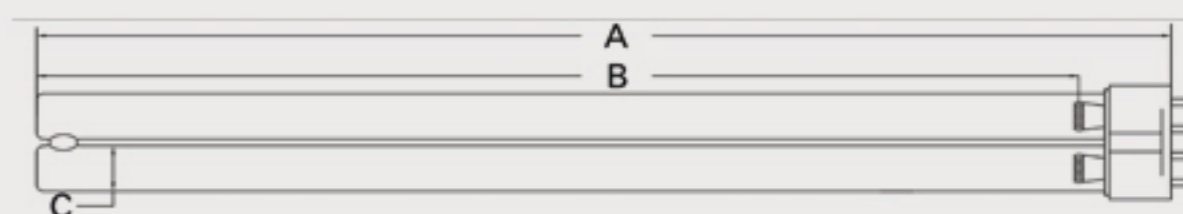

Technical Data Sheet

CUREUV Part No: **513030**

Lamp Type: TUV-PL-L55W

(A) Total Length:	535mm
(B) Arc Length:	490 mm
(C) Lamp Quartz Diameter :	17mm Twin Tube

Operating Current:	540mA
Lamp Voltage:	103
Lamp Wattage:	55

Peak UV Output:	253.7nm
Glass Type:	Non Ozone

Output UVC Watts:	17
Output uW/cm ² @ 1m:	
Rated Life (hrs):	10,000

Style: 2G11 4 Pin-Base

Lot Number: _____

Ignition and Seal Certification: _____

Test Operator: _____ Date: _____