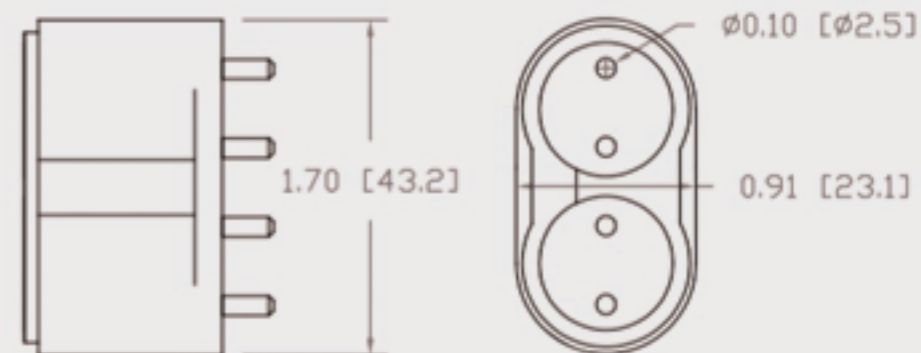

# Technical Data Sheet

CUREUV Part No: **513029**

Lamp Type: TUV-PL-L55W

(A) Total Length:	535mm
(B) Arc Length:	490 mm
(C) Lamp Quartz Diameter :	17mm Twin Tube

Operating Current:	540mA
Lamp Voltage:	103
Lamp Wattage:	55

Peak UV Output:	253.7nm
Glass Type:	Non Ozone

Output UVC Watts:	17
Output uW/cm <sup>2</sup> @ 1m:	
Rated Life (hrs):	10,000

Style: 2G11 4 Pin-Base

Lot Number: \_\_\_\_\_

Ignition and Seal Certification: \_\_\_\_\_