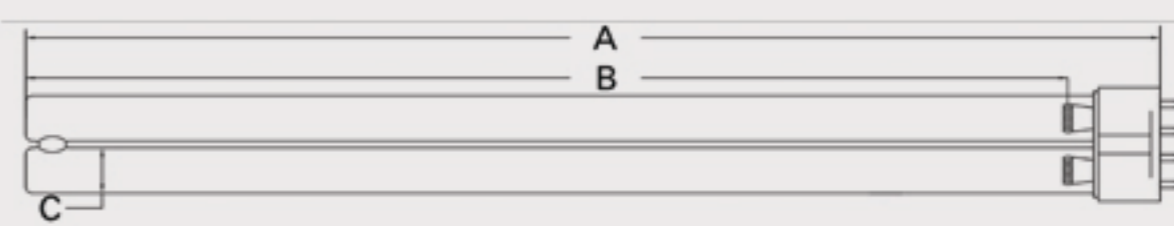

# Technical Data Sheet

CUREUV Part No: **513029**

Lamp Type: TUV-PL-L55W

(A) Total Length:	535mm
(B) Arc Length:	490 mm
(C) Lamp Quartz Diameter :	17mm Twin Tube

Operating Current:	540mA
Lamp Voltage:	103
Lamp Wattage:	55

Peak UV Output:	253.7nm
Glass Type:	Non Ozone

Output UVC Watts:	17
Output uW/cm <sup>2</sup> @ 1m:	
Rated Life (hrs):	10,000

Style: 2G11 4 Pin-Base

Lot Number: \_\_\_\_\_

Ignition and Seal Certification: \_\_\_\_\_