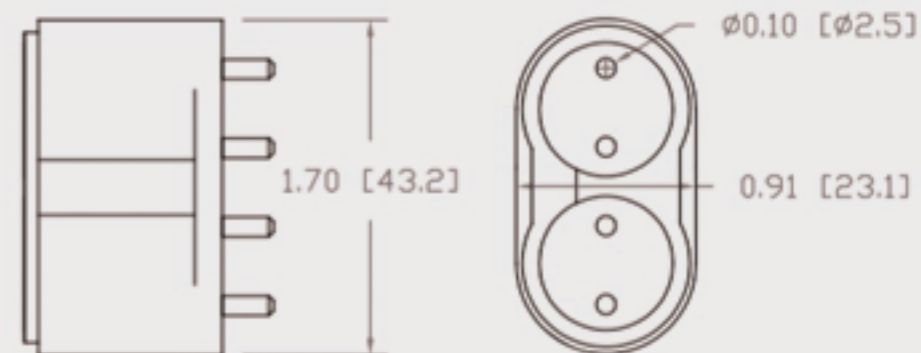

# Technical Data Sheet

CUREUV Part No: **513028**

Lamp Type: TUV-PL-L55W

(A) Total Length:	535mm
(B) Arc Length:	490 mm
(C) Lamp Quartz Diameter :	17mm Twin Tube

Operating Current:	540mA
Lamp Voltage:	103
Lamp Wattage:	55

Peak UV Output:	253.7nm
Glass Type:	Non Ozone

Output UVC Watts:	17
Output $\mu\text{W}/\text{cm}^2$ @ 1m:	
Rated Life (hrs):	10,000

Style: 2G11 4 Pin-Base

Lot Number: \_\_\_\_\_

Ignition and Seal Certification: \_\_\_\_\_