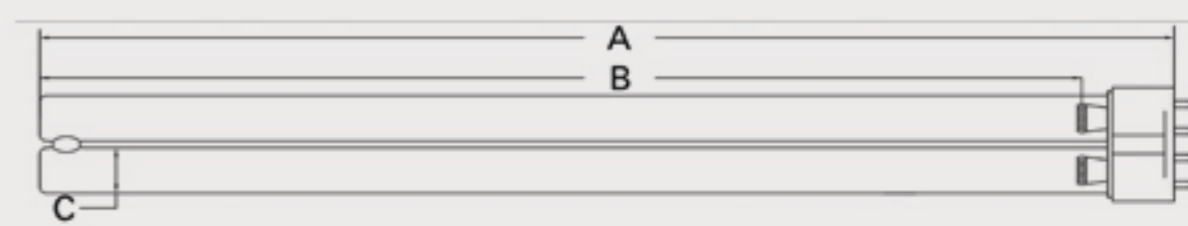

# Technical Data Sheet

CUREUV Part No: **513028**

Lamp Type: TUV-PL-L55W

(A) Total Length:	535mm
(B) Arc Length:	490 mm
(C) Lamp Quartz Diameter :	17mm Twin Tube

Operating Current:	540mA
Lamp Voltage:	103
Lamp Wattage:	55

Peak UV Output:	253.7nm
Glass Type:	Non Ozone

Output UVC Watts:	17
Output $\mu\text{W}/\text{cm}^2$ @ 1m:	
Rated Life (hrs):	10,000

Style: 2G11 4 Pin-Base

Lot Number: \_\_\_\_\_

Ignition and Seal Certification: \_\_\_\_\_