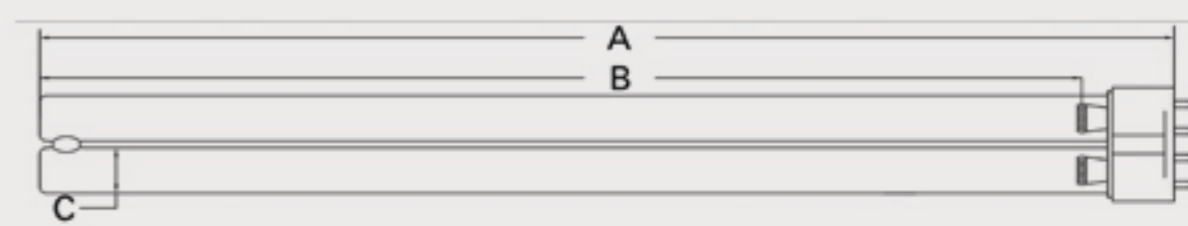

Technical Data Sheet

CUREUV Part No: 513020

Lamp Type: TUV-PL-L55W

(A) Total Length:	535mm
(B) Arc Length:	490 mm
(C) Lamp Quartz Diameter :	17mm Twin Tube

Operating Current:	540mA
Lamp Voltage:	103
Lamp Wattage:	55

Peak UV Output:	253.7nm
Glass Type:	Non Ozone

Output UVC Watts:	17
Output uW/cm ² @ 1m:	
Rated Life (hrs):	10,000

Style: 2G11 4 Pin-Base

Lot Number: _____

Ignition and Seal Certification: _____

Test Operator: _____ Date: _____