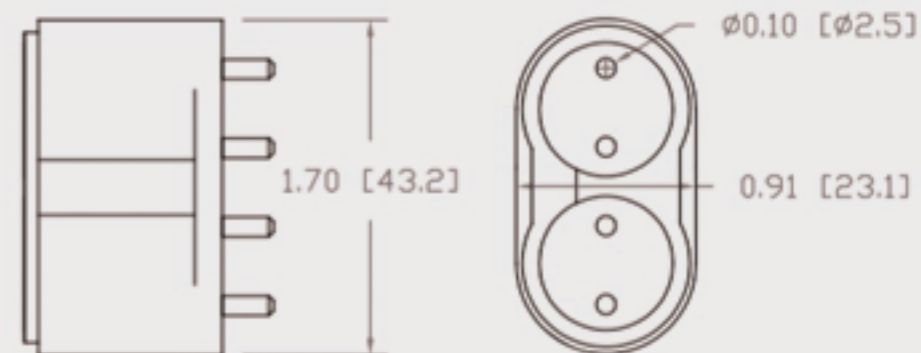

Technical Data Sheet

CUREUV Part No: 513020

Lamp Type: TUV-PL-L55W

(A) Total Length:	535mm
(B) Arc Length:	490 mm
(C) Lamp Quartz Diameter :	17mm Twin Tube

Operating Current:	540mA
Lamp Voltage:	103
Lamp Wattage:	55

Peak UV Output:	253.7nm
Glass Type:	Non Ozone

Output UVC Watts:	17
Output uW/cm ² @ 1m:	
Rated Life (hrs):	10,000

Style: 2G11 4 Pin-Base

Lot Number: _____

Ignition and Seal Certification: _____

Test Operator: _____ Date: _____