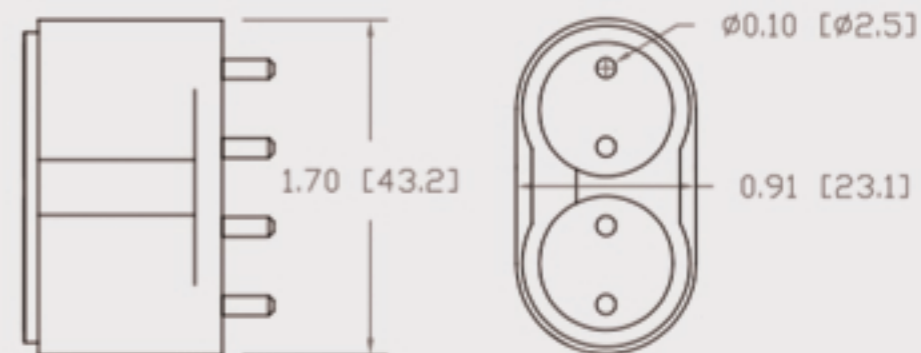

Technical Data Sheet

CUREUV Part No: 513019

Lamp Type: TUV-PL-L55W

(A) Total Length:	535mm
(B) Arc Length:	490 mm
(C) Lamp Quartz Diameter :	17mm Twin Tube

Operating Current:	540mA
Lamp Voltage:	103
Lamp Wattage:	55

Peak UV Output:	253.7nm
Glass Type:	Non Ozone

Output UVC Watts:	17
Output uW/cm ² @ 1m:	
Rated Life (hrs):	10,000

Style: 2G11 4 Pin-Base

Lot Number: _____

Ignition and Seal Certification: _____

Test Operator: _____ Date: _____