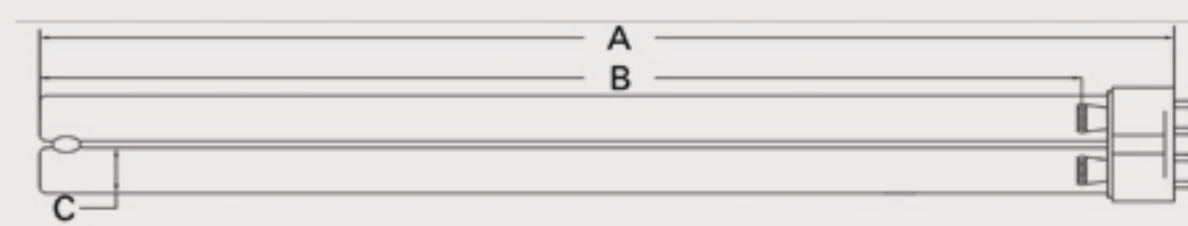

Technical Data Sheet

CUREUV Part No: 513019

Lamp Type: TUV-PL-L55W

(A) Total Length:	535mm
(B) Arc Length:	490 mm
(C) Lamp Quartz Diameter :	17mm Twin Tube

Operating Current:	540mA
Lamp Voltage:	103
Lamp Wattage:	55

Peak UV Output:	253.7nm
Glass Type:	Non Ozone

Output UVC Watts:	17
Output uW/cm ² @ 1m:	
Rated Life (hrs):	10,000

Style: 2G11 4 Pin-Base

Lot Number: _____

Ignition and Seal Certification: _____

Test Operator: _____ Date: _____