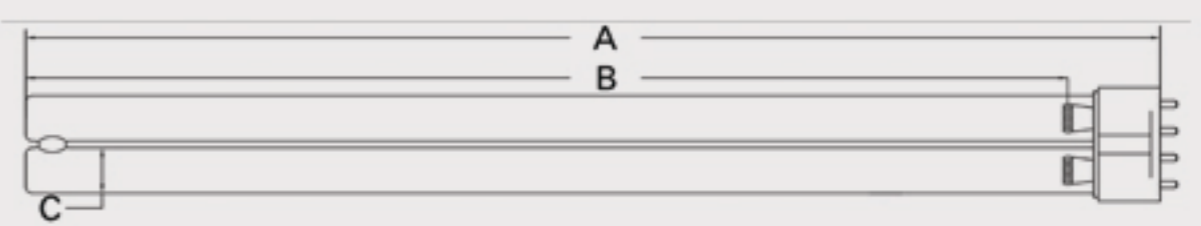

Technical Data Sheet

CUREUV Part No: 513018

Lamp Type: TUV-PL-L55W

(A) Total Length:	535mm
(B) Arc Length:	490 mm
(C) Lamp Quartz Diameter :	17mm Twin Tube

Operating Current:	540mA
Lamp Voltage:	103
Lamp Wattage:	55

Peak UV Output:	253.7nm
Glass Type:	Non Ozone

Output UVC Watts:	17
Output uW/cm ² @ 1m:	
Rated Life (hrs):	10,000

Style: 2G11 4 Pin-Base

Lot Number: _____

Ignition and Seal Certification: _____

Test Operator: _____ Date: _____