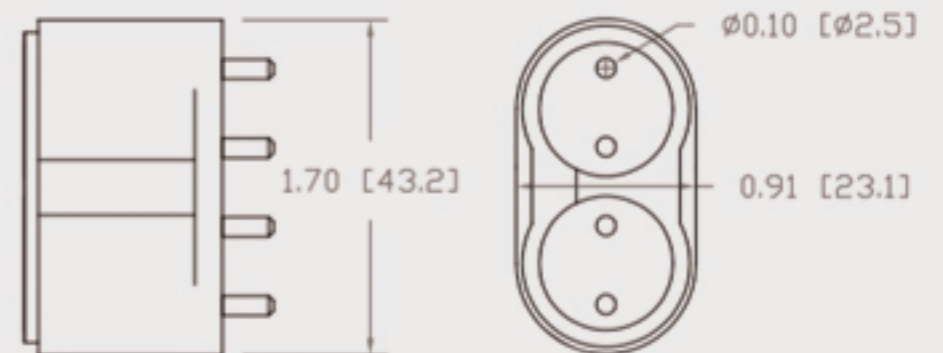

Technical Data Sheet

CUREUV Part No: 513018

Lamp Type: TUV-PL-L55W

(A) Total Length:	535mm
(B) Arc Length:	490 mm
(C) Lamp Quartz Diameter :	17mm Twin Tube

Operating Current:	540mA
Lamp Voltage:	103
Lamp Wattage:	55

Peak UV Output:	253.7nm
Glass Type:	Non Ozone

Output UVC Watts:	17
Output uW/cm ² @ 1m:	
Rated Life (hrs):	10,000

Style: 2G11 4 Pin-Base

Lot Number: _____

Ignition and Seal Certification: _____

Test Operator: _____ Date: _____