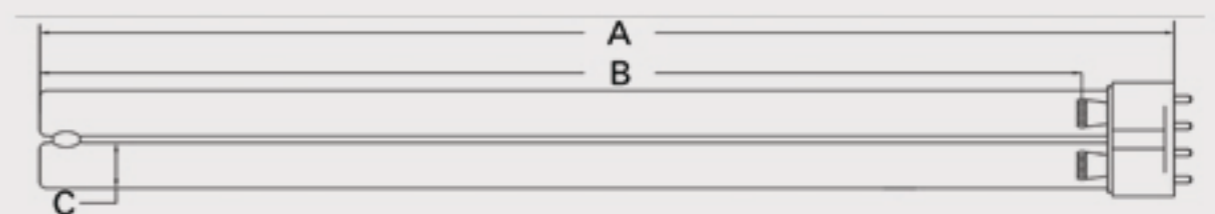

Technical Data Sheet

CUREUV Part No: 513017

Lamp Type: TUV-PL-L55W

(A) Total Length:	535mm
(B) Arc Length:	490 mm
(C) Lamp Quartz Diameter :	17mm Twin Tube

Operating Current:	540mA
Lamp Voltage:	103
Lamp Wattage:	55

Peak UV Output:	253.7nm
Glass Type:	Non Ozone

Output UVC Watts:	17
Output uW/cm ² @ 1m:	
Rated Life (hrs):	10,000

Style: 2G11 4 Pin-Base

Lot Number: _____

Ignition and Seal Certification: _____

Test Operator: _____ Date: _____