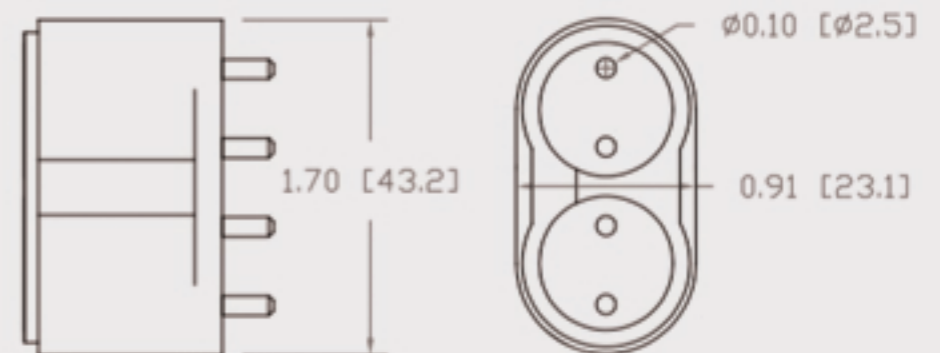

Technical Data Sheet

CUREUV Part No: 513017

Lamp Type: TUV-PL-L55W

(A) Total Length:	535mm
(B) Arc Length:	490 mm
(C) Lamp Quartz Diameter :	17mm Twin Tube

Operating Current:	540mA
Lamp Voltage:	103
Lamp Wattage:	55

Peak UV Output:	253.7nm
Glass Type:	Non Ozone

Output UVC Watts:	17
Output uW/cm ² @ 1m:	
Rated Life (hrs):	10,000

Style: 2G11 4 Pin-Base

Lot Number: _____

Ignition and Seal Certification: _____

Test Operator: _____ Date: _____