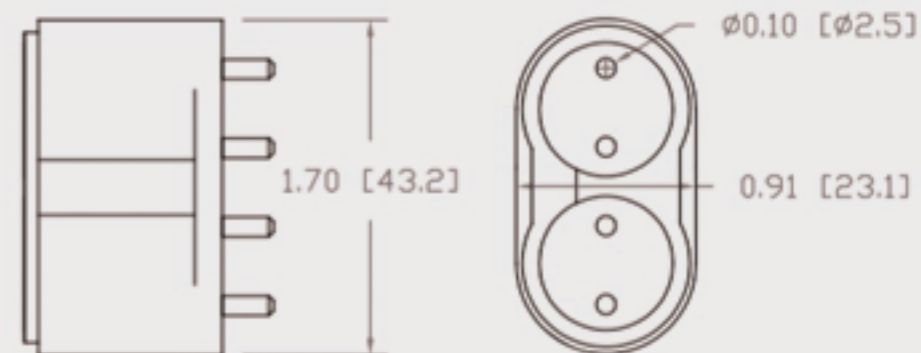

# Technical Data Sheet

CUREUV Part No: 513016

Lamp Type: TUV-PL-L55W

(A) Total Length:	535mm
(B) Arc Length:	490 mm
(C) Lamp Quartz Diameter :	17mm Twin Tube

Operating Current:	540mA
Lamp Voltage:	103
Lamp Wattage:	55

Peak UV Output:	253.7nm
Glass Type:	Non Ozone

Output UVC Watts:	17
Output uW/cm <sup>2</sup> @ 1m:	
Rated Life (hrs):	10,000

Style: 2G11 4 Pin-Base

Lot Number: \_\_\_\_\_

Ignition and Seal Certification: \_\_\_\_\_