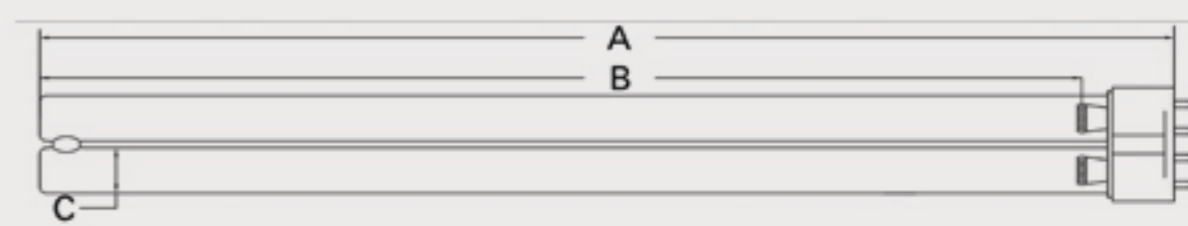

# Technical Data Sheet

CUREUV Part No: 513016

Lamp Type: TUV-PL-L55W

(A) Total Length:	535mm
(B) Arc Length:	490 mm
(C) Lamp Quartz Diameter :	17mm Twin Tube

Operating Current:	540mA
Lamp Voltage:	103
Lamp Wattage:	55

Peak UV Output:	253.7nm
Glass Type:	Non Ozone

Output UVC Watts:	17
Output uW/cm <sup>2</sup> @ 1m:	
Rated Life (hrs):	10,000

Style: 2G11 4 Pin-Base

Lot Number: \_\_\_\_\_

Ignition and Seal Certification: \_\_\_\_\_