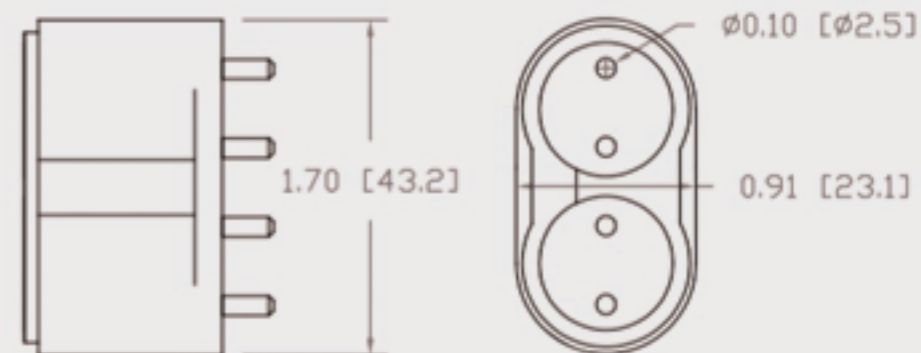

Technical Data Sheet

CUREUV Part No: 513015

Lamp Type: TUV-PL-L55W

(A) Total Length:	535mm
(B) Arc Length:	490 mm
(C) Lamp Quartz Diameter :	17mm Twin Tube

Operating Current:	540mA
Lamp Voltage:	103
Lamp Wattage:	55

Peak UV Output:	253.7nm
Glass Type:	Non Ozone

Output UVC Watts:	17
Output uW/cm ² @ 1m:	
Rated Life (hrs):	10,000

Style: 2G11 4 Pin-Base

Lot Number: _____

Ignition and Seal Certification: _____

Test Operator: _____ Date: _____