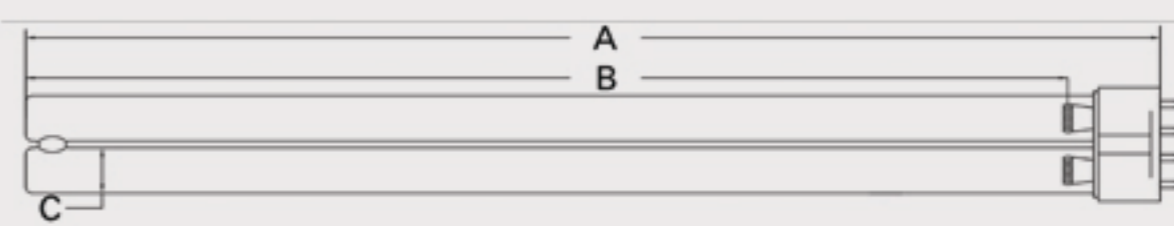

Technical Data Sheet

CUREUV Part No: 513015

Lamp Type: TUV-PL-L55W

(A) Total Length:	535mm
(B) Arc Length:	490 mm
(C) Lamp Quartz Diameter :	17mm Twin Tube

Operating Current:	540mA
Lamp Voltage:	103
Lamp Wattage:	55

Peak UV Output:	253.7nm
Glass Type:	Non Ozone

Output UVC Watts:	17
Output uW/cm ² @ 1m:	
Rated Life (hrs):	10,000

Style: 2G11 4 Pin-Base

Lot Number: _____

Ignition and Seal Certification: _____

Test Operator: _____ Date: _____