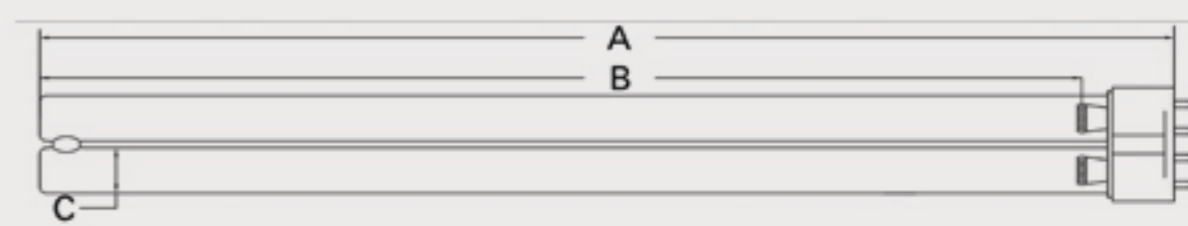

Technical Data Sheet

CUREUV Part No: 513013

Lamp Type: TUV-PL-L55W

(A) Total Length:	535mm
(B) Arc Length:	490 mm
(C) Lamp Quartz Diameter :	17mm Twin Tube

Operating Current:	540mA
Lamp Voltage:	103
Lamp Wattage:	55

Peak UV Output:	253.7nm
Glass Type:	Non Ozone

Output UVC Watts:	17
Output $\mu\text{W}/\text{cm}^2$ @ 1m:	
Rated Life (hrs):	10,000

Style: 2G11 4 Pin-Base

Lot Number: _____

Ignition and Seal Certification: _____