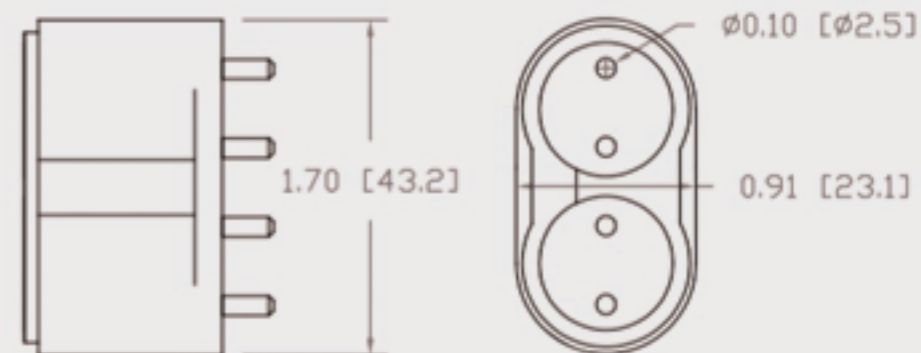

Technical Data Sheet

CUREUV Part No: 513013

Lamp Type: TUV-PL-L55W

(A) Total Length:	535mm
(B) Arc Length:	490 mm
(C) Lamp Quartz Diameter :	17mm Twin Tube

Operating Current:	540mA
Lamp Voltage:	103
Lamp Wattage:	55

Peak UV Output:	253.7nm
Glass Type:	Non Ozone

Output UVC Watts:	17
Output $\mu\text{W}/\text{cm}^2$ @ 1m:	
Rated Life (hrs):	10,000

Style: 2G11 4 Pin-Base

Lot Number: _____

Ignition and Seal Certification: _____