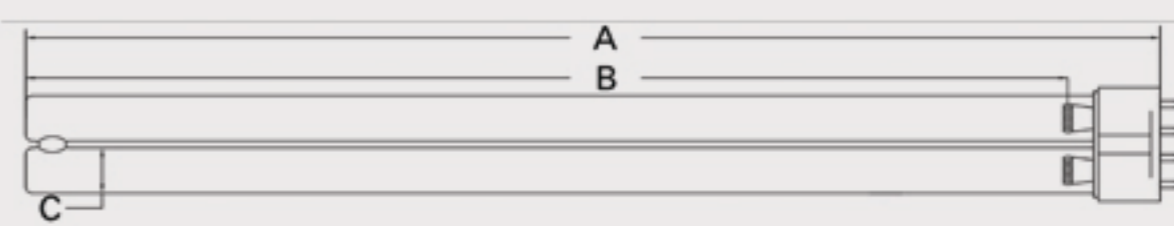

# Technical Data Sheet

CUREUV Part No: 513012

Lamp Type: TUV-PL-L55W

(A) Total Length:	535mm
(B) Arc Length:	490 mm
(C) Lamp Quartz Diameter :	17mm Twin Tube

Operating Current:	540mA
Lamp Voltage:	103
Lamp Wattage:	55

Peak UV Output:	253.7nm
Glass Type:	Non Ozone

Output UVC Watts:	17
Output uW/cm <sup>2</sup> @ 1m:	
Rated Life (hrs):	10,000

Style: 2G11 4 Pin-Base

Lot Number: \_\_\_\_\_

Ignition and Seal Certification: \_\_\_\_\_