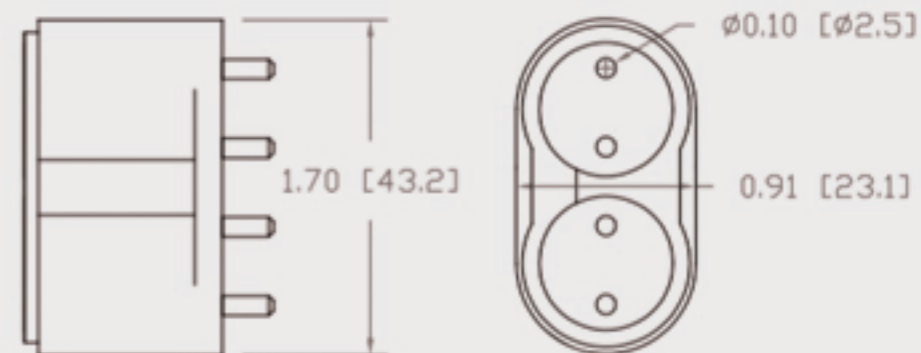

# Technical Data Sheet

CUREUV Part No: 513012

Lamp Type: TUV-PL-L55W

(A) Total Length:	535mm
(B) Arc Length:	490 mm
(C) Lamp Quartz Diameter :	17mm Twin Tube

Operating Current:	540mA
Lamp Voltage:	103
Lamp Wattage:	55

Peak UV Output:	253.7nm
Glass Type:	Non Ozone

Output UVC Watts:	17
Output uW/cm <sup>2</sup> @ 1m:	
Rated Life (hrs):	10,000

Style: 2G11 4 Pin-Base

Lot Number: \_\_\_\_\_

Ignition and Seal Certification: \_\_\_\_\_