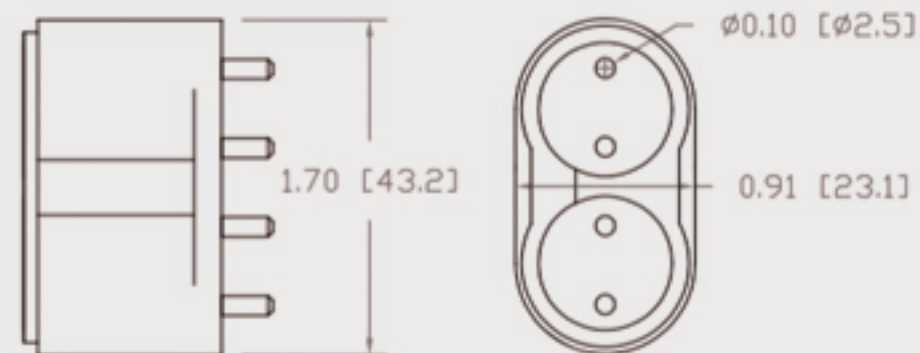

Technical Data Sheet

CUREUV Part No: 513011

Lamp Type: TUV-PL-L55W

(A) Total Length:	535mm
(B) Arc Length:	490 mm
(C) Lamp Quartz Diameter :	17mm Twin Tube

Operating Current:	540mA
Lamp Voltage:	103
Lamp Wattage:	55

Peak UV Output:	253.7nm
Glass Type:	Non Ozone

Output UVC Watts:	17
Output uW/cm ² @ 1m:	
Rated Life (hrs):	10,000

Style: 2G11 4 Pin-Base

Lot Number: _____

Ignition and Seal Certification: _____

Test Operator: _____ Date: _____