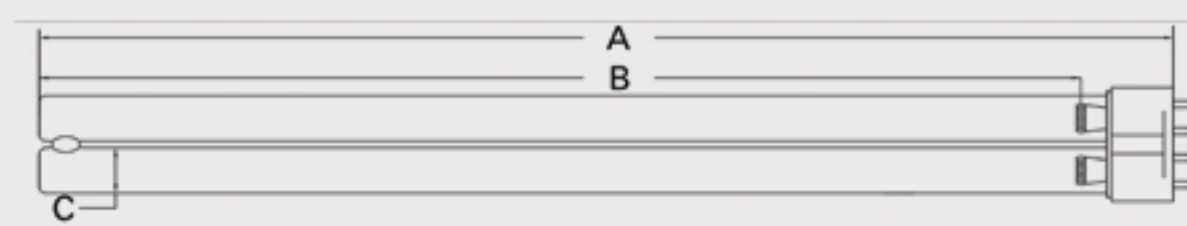

Technical Data Sheet

CUREUV Part No: 513011

Lamp Type: TUV-PL-L55W

(A) Total Length:	535mm
(B) Arc Length:	490 mm
(C) Lamp Quartz Diameter :	17mm Twin Tube

Operating Current:	540mA
Lamp Voltage:	103
Lamp Wattage:	55

Peak UV Output:	253.7nm
Glass Type:	Non Ozone

Output UVC Watts:	17
Output uW/cm ² @ 1m:	
Rated Life (hrs):	10,000

Style: 2G11 4 Pin-Base

Lot Number: _____

Ignition and Seal Certification: _____

Test Operator: _____ Date: _____