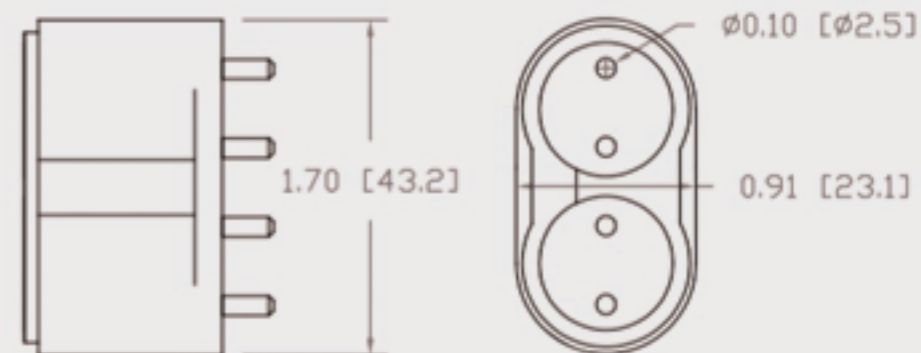

Technical Data Sheet

CUREUV Part No: **513010**

Lamp Type: TUV-PL-L55W

(A) Total Length:	535mm
(B) Arc Length:	490 mm
(C) Lamp Quartz Diameter :	17mm Twin Tube

Operating Current:	540mA
Lamp Voltage:	103
Lamp Wattage:	55

Peak UV Output:	253.7nm
Glass Type:	Non Ozone

Output UVC Watts:	17
Output $\mu\text{W}/\text{cm}^2$ @ 1m:	
Rated Life (hrs):	10,000

Style: 2G11 4 Pin-Base

Lot Number: _____

Ignition and Seal Certification: _____