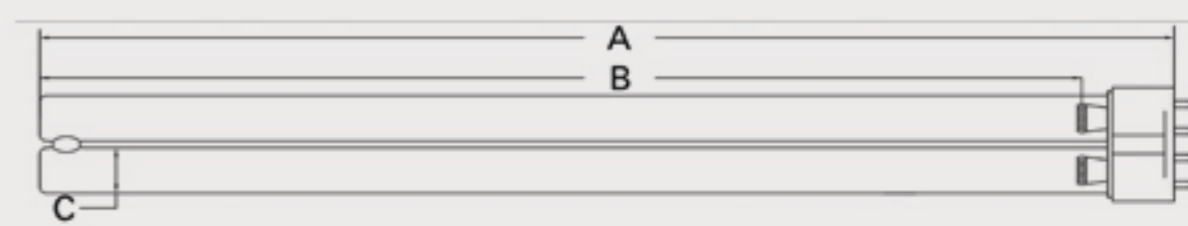

Technical Data Sheet

CUREUV Part No: **513010**

Lamp Type: TUV-PL-L55W

(A) Total Length:	535mm
(B) Arc Length:	490 mm
(C) Lamp Quartz Diameter :	17mm Twin Tube

Operating Current:	540mA
Lamp Voltage:	103
Lamp Wattage:	55

Peak UV Output:	253.7nm
Glass Type:	Non Ozone

Output UVC Watts:	17
Output $\mu\text{W}/\text{cm}^2$ @ 1m:	
Rated Life (hrs):	10,000

Style: 2G11 4 Pin-Base

Lot Number: _____

Ignition and Seal Certification: _____