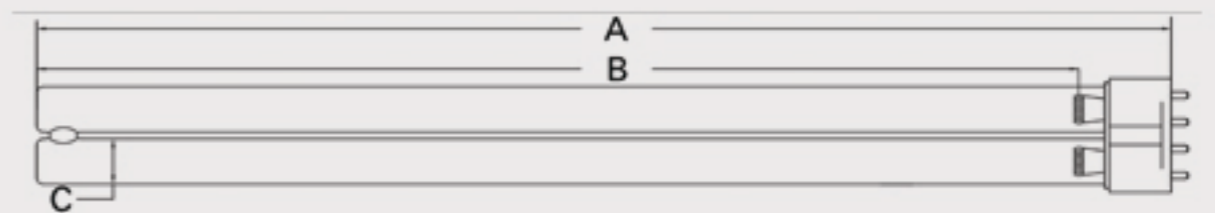

Technical Data Sheet

CUREUV Part No: 513008

Lamp Type: TUV-PL-L55W

(A) Total Length:	535mm
(B) Arc Length:	490 mm
(C) Lamp Quartz Diameter :	17mm Twin Tube

Operating Current:	540mA
Lamp Voltage:	103
Lamp Wattage:	55

Peak UV Output:	253.7nm
Glass Type:	Non Ozone

Output UVC Watts:	17
Output uW/cm ² @ 1m:	
Rated Life (hrs):	10,000

Lot Number: _____

Ignition and Seal Certification: _____

Test Operator: _____ Date: _____