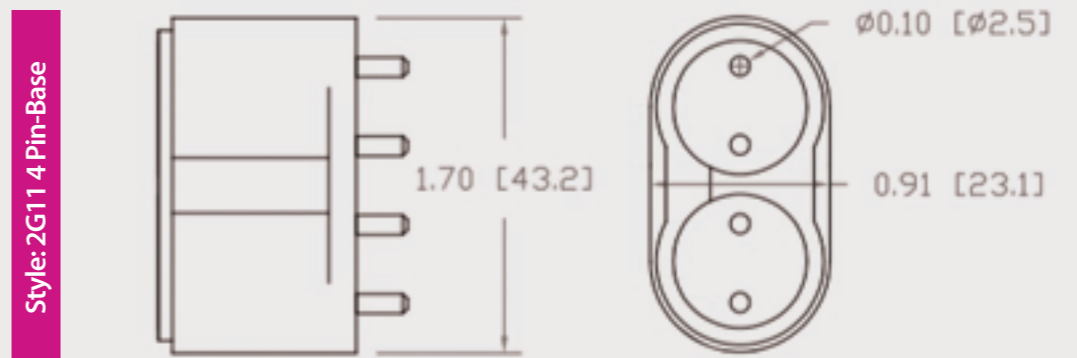

Technical Data Sheet

CUREUV Part No: 513008

Lamp Type: TUV-PL-L55W

(A) Total Length:	535mm
(B) Arc Length:	490 mm
(C) Lamp Quartz Diameter :	17mm Twin Tube

Operating Current:	540mA
Lamp Voltage:	103
Lamp Wattage:	55

Peak UV Output:	253.7nm
Glass Type:	Non Ozone

Output UVC Watts:	17
Output uW/cm ² @ 1m:	
Rated Life (hrs):	10,000

Lot Number: _____

Ignition and Seal Certification: _____

Test Operator: _____ Date: _____