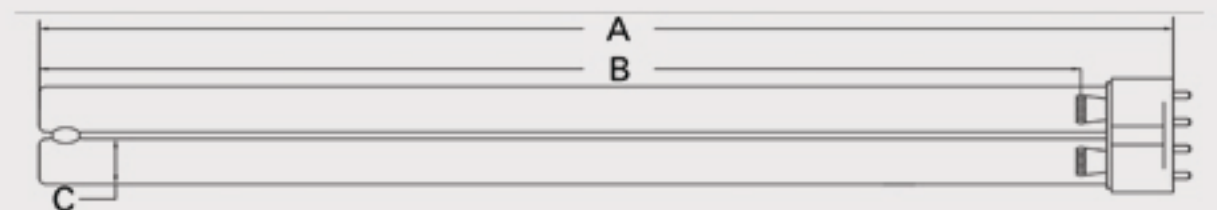

## CUREUV Part No: 513007

Lamp Type: TUV-PL-L55W

(A) Total Length:	535mm
(B) Arc Length:	490 mm
(C) Lamp Quartz Diameter :	17mm Twin Tube

Operating Current:	540mA
Lamp Voltage:	103
Lamp Wattage:	55

Peak UV Output:	253.7nm
Glass Type:	Non Ozone

Output UVC Watts:	17
Output uW/cm <sup>2</sup> @ 1m:	
Rated Life (hrs):	10,000

Lot Number: \_\_\_\_\_

Ignition and Seal Certification: \_\_\_\_\_

Test Operator: \_\_\_\_\_ Date: \_\_\_\_\_