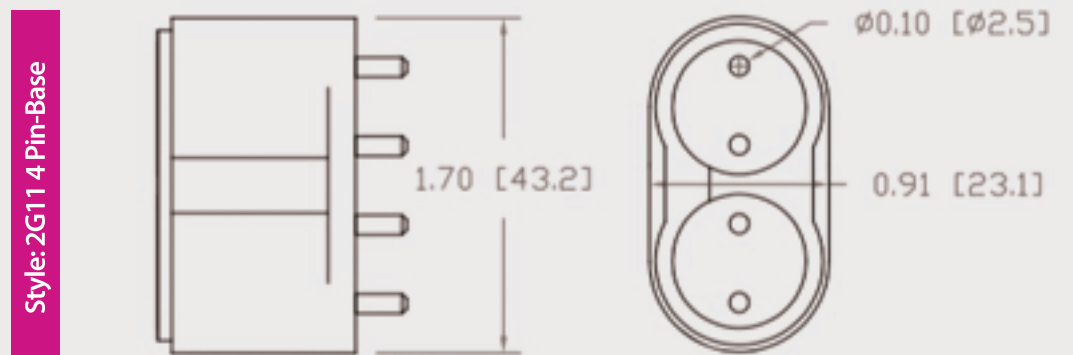

## CUREUV Part No: 513007

Lamp Type: TUV-PL-L55W

(A) Total Length:	535mm
(B) Arc Length:	490 mm
(C) Lamp Quartz Diameter :	17mm Twin Tube

Operating Current:	540mA
Lamp Voltage:	103
Lamp Wattage:	55

Peak UV Output:	253.7nm
Glass Type:	Non Ozone

Output UVC Watts:	17
Output uW/cm <sup>2</sup> @ 1m:	
Rated Life (hrs):	10,000

Lot Number: \_\_\_\_\_

Ignition and Seal Certification: \_\_\_\_\_

Test Operator: \_\_\_\_\_ Date: \_\_\_\_\_