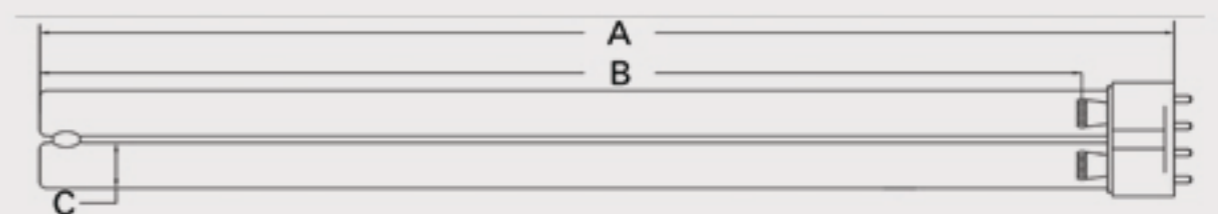

## CUREUV Part No: 513006

Lamp Type: TUV-PL-L55W

(A) Total Length:	535mm
(B) Arc Length:	490 mm
(C) Lamp Quartz Diameter :	17mm Twin Tube

Operating Current:	540mA
Lamp Voltage:	103
Lamp Wattage:	55

Peak UV Output:	253.7nm
Glass Type:	Non Ozone

Output UVC Watts:	17
Output uW/cm <sup>2</sup> @ 1m:	
Rated Life (hrs):	10,000

Lot Number: \_\_\_\_\_

Ignition and Seal Certification: \_\_\_\_\_

Test Operator: \_\_\_\_\_ Date: \_\_\_\_\_