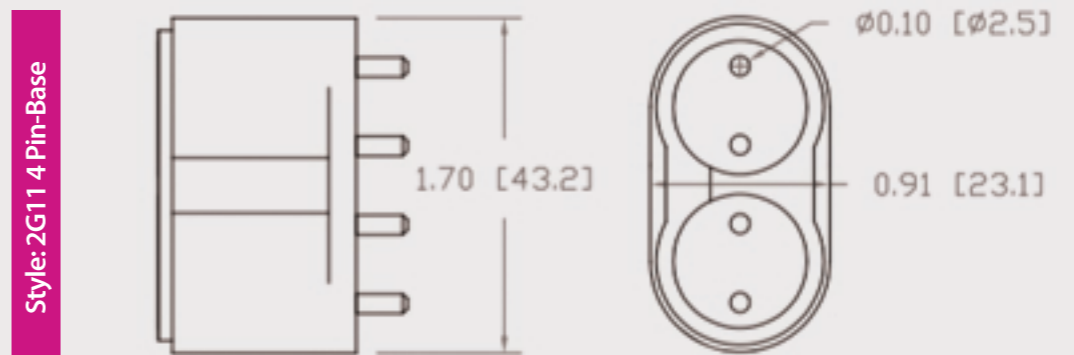

## CUREUV Part No: 513006

Lamp Type: TUV-PL-L55W

(A) Total Length:	535mm
(B) Arc Length:	490 mm
(C) Lamp Quartz Diameter :	17mm Twin Tube

Operating Current:	540mA
Lamp Voltage:	103
Lamp Wattage:	55

Peak UV Output:	253.7nm
Glass Type:	Non Ozone

Output UVC Watts:	17
Output uW/cm <sup>2</sup> @ 1m:	
Rated Life (hrs):	10,000

Lot Number: \_\_\_\_\_

Ignition and Seal Certification: \_\_\_\_\_

Test Operator: \_\_\_\_\_ Date: \_\_\_\_\_