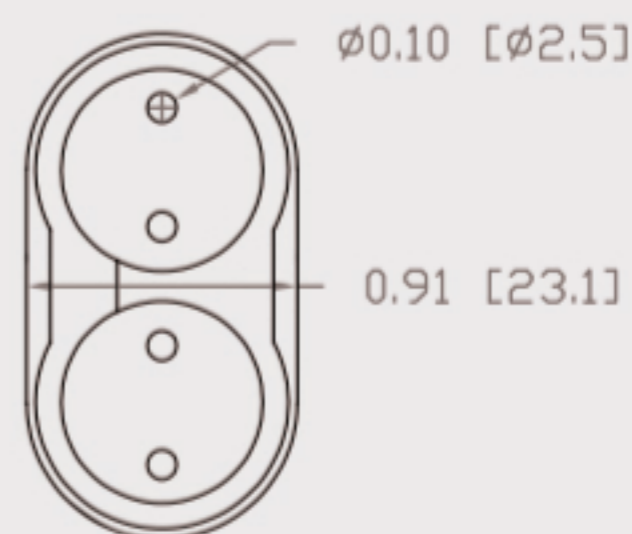

Technical Data Sheets

CUREUV Product No: **513005**

Lamp Type: TUV-PL-L36W

(A) Total Length:	410mm
(B) Arc Length:	370 mm
(C) Lamp Quartz Diameter :	17mm Twin Tube

Operating Current:	440mA
Lamp Voltage:	105
Lamp Wattage:	36

Peak UV Output:	253.7nm
Glass Type:	Non Ozone

Output UVC Watts:	12
Output uW/cm ² @ 1m:	
Rated Life (hrs):	10,000

Lot Number: _____

Ignition and Seal Certification: _____

Test Operator: _____ Date: _____