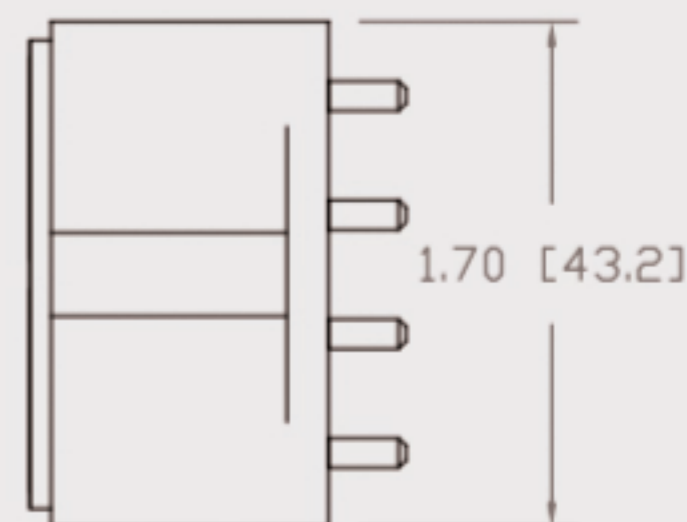

Technical Data Sheets

CUREUV Product No: **513005**

Lamp Type: TUV-PL-L36W

(A) Total Length:	410mm
(B) Arc Length:	370 mm
(C) Lamp Quartz Diameter :	17mm Twin Tube

Operating Current:	440mA
Lamp Voltage:	105
Lamp Wattage:	36

Peak UV Output:	253.7nm
Glass Type:	Non Ozone

Output UVC Watts:	12
Output uW/cm ² @ 1m:	
Rated Life (hrs):	10,000

Lot Number: _____

Ignition and Seal Certification: _____

Test Operator: _____ Date: _____