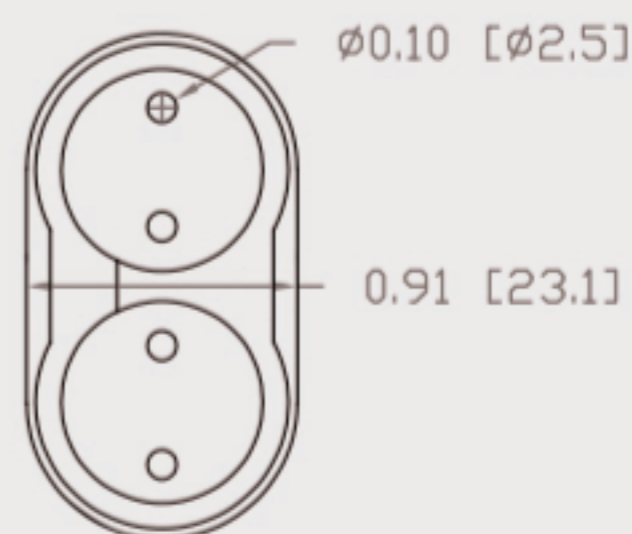

Technical Data Sheets

CUREUV Product No: **513004**

Lamp Type: TUV-PL-L36W

| | |
|----------------------------|----------------|
| (A) Total Length: | 410mm |
| (B) Arc Length: | 370 mm |
| (C) Lamp Quartz Diameter : | 17mm Twin Tube |

| | |
|--------------------|-------|
| Operating Current: | 440mA |
| Lamp Voltage: | 105 |
| Lamp Wattage: | 36 |

| | |
|-----------------|-----------|
| Peak UV Output: | 253.7nm |
| Glass Type: | Non Ozone |

| | |
|---------------------------------|--------|
| Output UVC Watts: | 12 |
| Output uW/cm ² @ 1m: | |
| Rated Life (hrs): | 10,000 |

Lot Number: _____

Ignition and Seal Certification: _____

Test Operator: _____ Date: _____