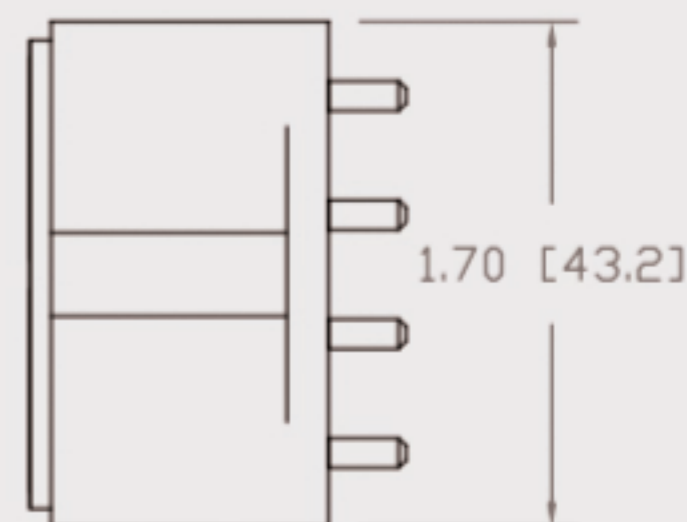

Technical Data Sheets

CUREUV Product No: **513004**

Lamp Type: TUV-PL-L36W

| | |
|----------------------------|----------------|
| (A) Total Length: | 410mm |
| (B) Arc Length: | 370 mm |
| (C) Lamp Quartz Diameter : | 17mm Twin Tube |

| | |
|--------------------|-------|
| Operating Current: | 440mA |
| Lamp Voltage: | 105 |
| Lamp Wattage: | 36 |

| | |
|-----------------|-----------|
| Peak UV Output: | 253.7nm |
| Glass Type: | Non Ozone |

| | |
|---------------------------------|--------|
| Output UVC Watts: | 12 |
| Output uW/cm ² @ 1m: | |
| Rated Life (hrs): | 10,000 |

Lot Number: _____

Ignition and Seal Certification: _____

Test Operator: _____ Date: _____