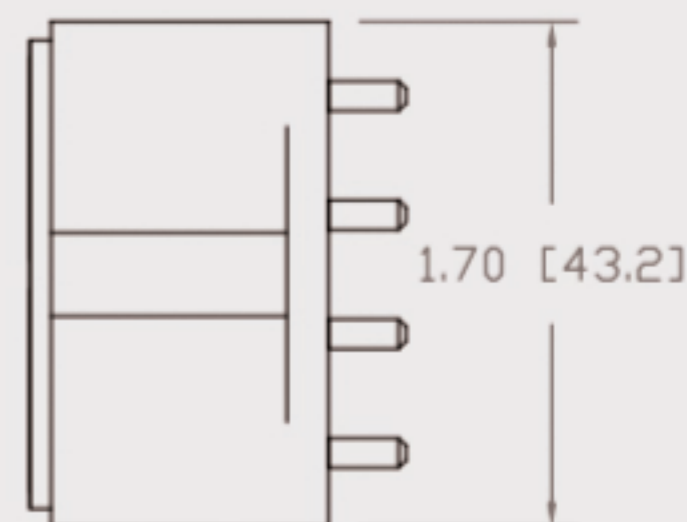

Technical Data Sheets

CUREUV Product No: **513002**

Lamp Type: TUV-PL-L36W

(A) Total Length:	410mm
(B) Arc Length:	370 mm
(C) Lamp Quartz Diameter :	17mm Twin Tube

Operating Current:	440mA
Lamp Voltage:	105
Lamp Wattage:	36

Peak UV Output:	253.7nm
Glass Type:	Non Ozone

Output UVC Watts:	12
Output uW/cm ² @ 1m:	
Rated Life (hrs):	10,000

Lot Number: _____

Ignition and Seal Certification: _____

Test Operator: _____ Date: _____