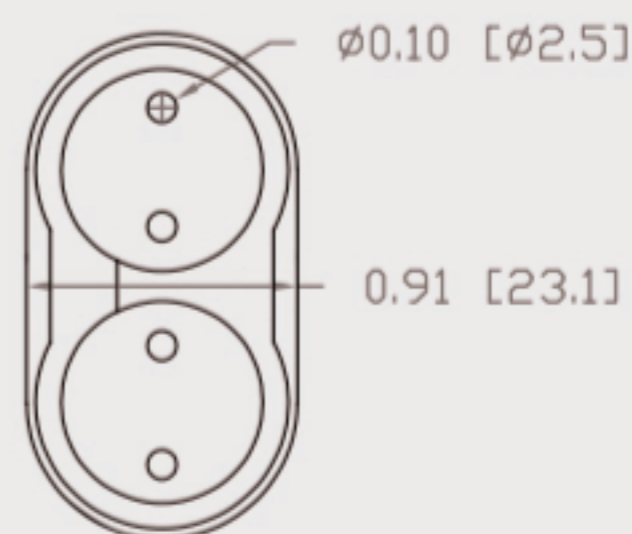

Technical Data Sheets

CUREUV Product No: **513002**

Lamp Type: TUV-PL-L36W

(A) Total Length:	410mm
(B) Arc Length:	370 mm
(C) Lamp Quartz Diameter :	17mm Twin Tube

Operating Current:	440mA
Lamp Voltage:	105
Lamp Wattage:	36

Peak UV Output:	253.7nm
Glass Type:	Non Ozone

Output UVC Watts:	12
Output uW/cm ² @ 1m:	
Rated Life (hrs):	10,000

Lot Number: _____

Ignition and Seal Certification: _____

Test Operator: _____ Date: _____