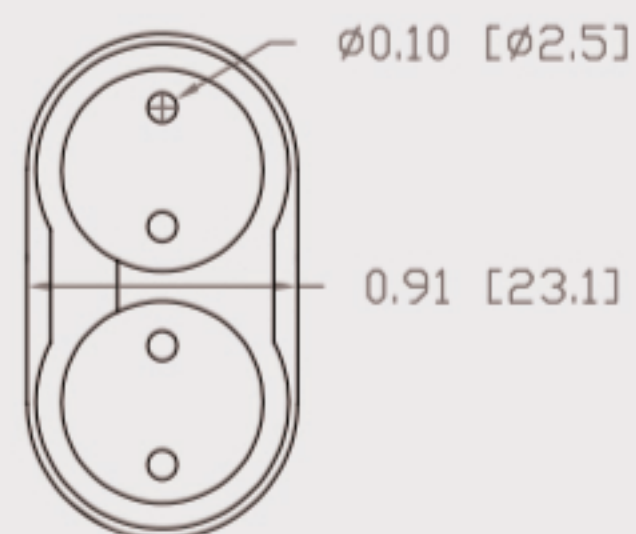

# Technical Data Sheets

CUREUV Product No: **510987**

Lamp Type: TUV-PL-L36W

(A) Total Length:	410mm
(B) Arc Length:	370 mm
(C) Lamp Quartz Diameter :	17mm Twin Tube

Operating Current:	440mA
Lamp Voltage:	105
Lamp Wattage:	36

Peak UV Output:	253.7nm
Glass Type:	Non Ozone

Output UVC Watts:	12
Output uW/cm <sup>2</sup> @ 1m:	
Rated Life (hrs):	10,000

Lot Number: \_\_\_\_\_

Ignition and Seal Certification: \_\_\_\_\_

Test Operator: \_\_\_\_\_ Date: \_\_\_\_\_