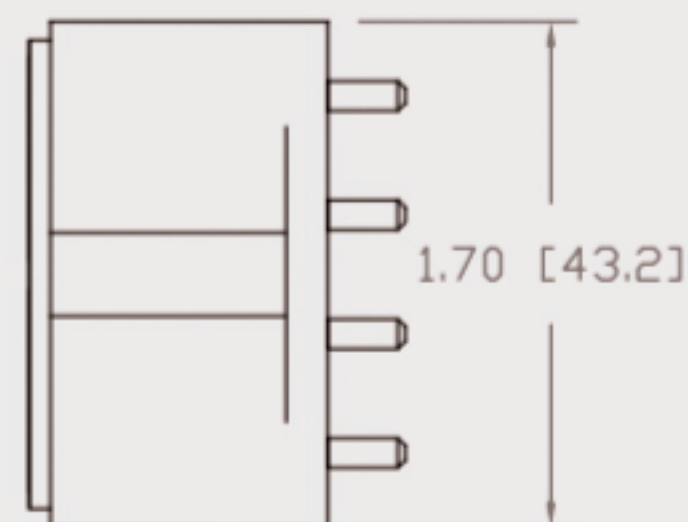

# Technical Data Sheets

CUREUV Product No: **510987**

Lamp Type: TUV-PL-L36W

(A) Total Length:	410mm
(B) Arc Length:	370 mm
(C) Lamp Quartz Diameter :	17mm Twin Tube

Operating Current:	440mA
Lamp Voltage:	105
Lamp Wattage:	36

Peak UV Output:	253.7nm
Glass Type:	Non Ozone

Output UVC Watts:	12
Output uW/cm <sup>2</sup> @ 1m:	
Rated Life (hrs):	10,000

Lot Number: \_\_\_\_\_

Ignition and Seal Certification: \_\_\_\_\_

Test Operator: \_\_\_\_\_ Date: \_\_\_\_\_