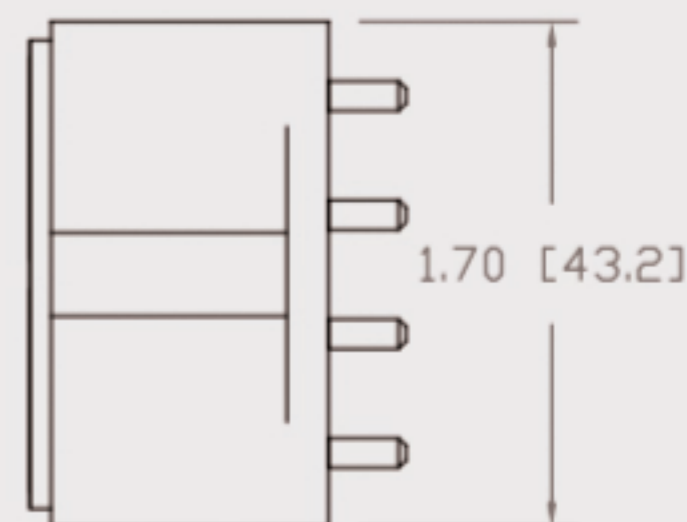

# Technical Data Sheets

CUREUV Product No: **510986**

Lamp Type: TUV-PL-L36W

|                            |                |
|----------------------------|----------------|
| (A) Total Length:          | 410mm          |
| (B) Arc Length:            | 370 mm         |
| (C) Lamp Quartz Diameter : | 17mm Twin Tube |

|                    |       |
|--------------------|-------|
| Operating Current: | 440mA |
| Lamp Voltage:      | 105   |
| Lamp Wattage:      | 36    |

|                 |           |
|-----------------|-----------|
| Peak UV Output: | 253.7nm   |
| Glass Type:     | Non Ozone |

|                                 |        |
|---------------------------------|--------|
| Output UVC Watts:               | 12     |
| Output uW/cm <sup>2</sup> @ 1m: |        |
| Rated Life (hrs):               | 10,000 |