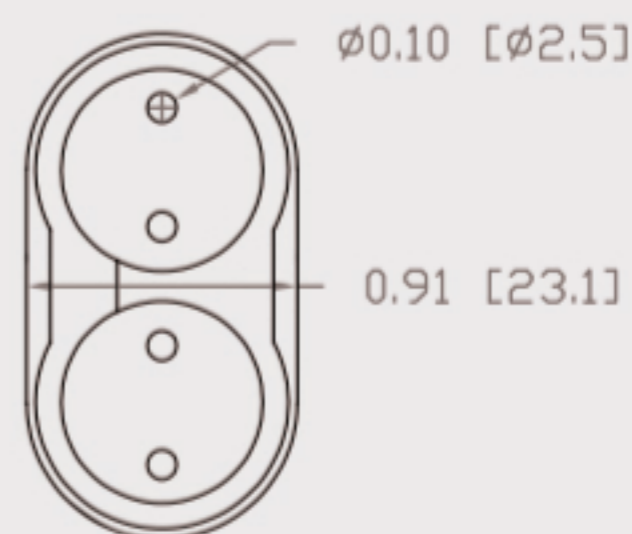

# Technical Data Sheets

CUREUV Product No: **510986**

Lamp Type: TUV-PL-L36W

|                            |                |
|----------------------------|----------------|
| (A) Total Length:          | 410mm          |
| (B) Arc Length:            | 370 mm         |
| (C) Lamp Quartz Diameter : | 17mm Twin Tube |

|                    |       |
|--------------------|-------|
| Operating Current: | 440mA |
| Lamp Voltage:      | 105   |
| Lamp Wattage:      | 36    |

|                 |           |
|-----------------|-----------|
| Peak UV Output: | 253.7nm   |
| Glass Type:     | Non Ozone |

|                                 |        |
|---------------------------------|--------|
| Output UVC Watts:               | 12     |
| Output uW/cm <sup>2</sup> @ 1m: |        |
| Rated Life (hrs):               | 10,000 |