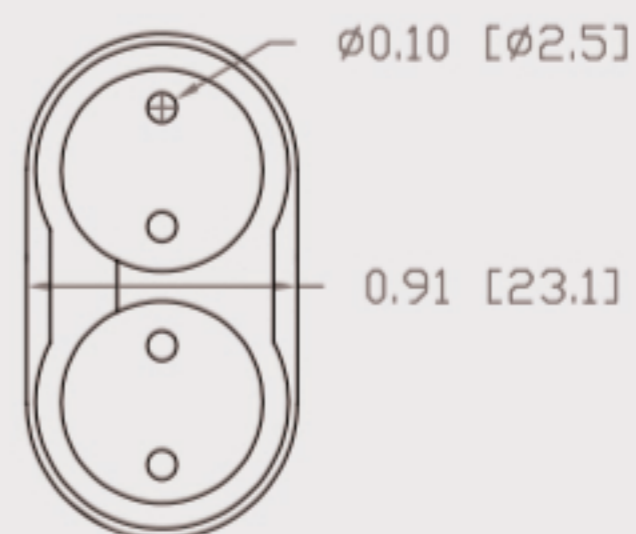

Technical Data Sheets

CUREUV Product No: **510985**

Lamp Type: TUV-PL-L36W

(A) Total Length:	410mm
(B) Arc Length:	370 mm
(C) Lamp Quartz Diameter :	17mm Twin Tube

Operating Current:	440mA
Lamp Voltage:	105
Lamp Wattage:	36

Peak UV Output:	253.7nm
Glass Type:	Non Ozone

Output UVC Watts:	12
Output uW/cm ² @ 1m:	
Rated Life (hrs):	10,000

Lot Number: _____

Ignition and Seal Certification: _____

Test Operator: _____ Date: _____