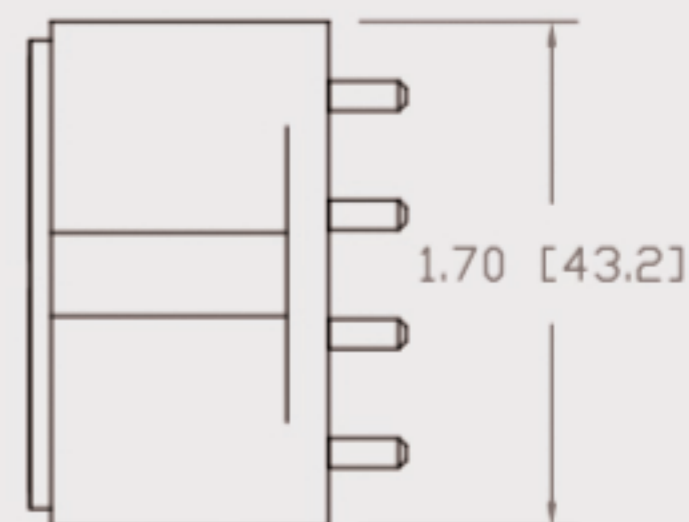

Technical Data Sheets

CUREUV Product No: **510985**

Lamp Type: TUV-PL-L36W

(A) Total Length:	410mm
(B) Arc Length:	370 mm
(C) Lamp Quartz Diameter :	17mm Twin Tube

Operating Current:	440mA
Lamp Voltage:	105
Lamp Wattage:	36

Peak UV Output:	253.7nm
Glass Type:	Non Ozone

Output UVC Watts:	12
Output uW/cm ² @ 1m:	
Rated Life (hrs):	10,000

Lot Number: _____

Ignition and Seal Certification: _____

Test Operator: _____ Date: _____