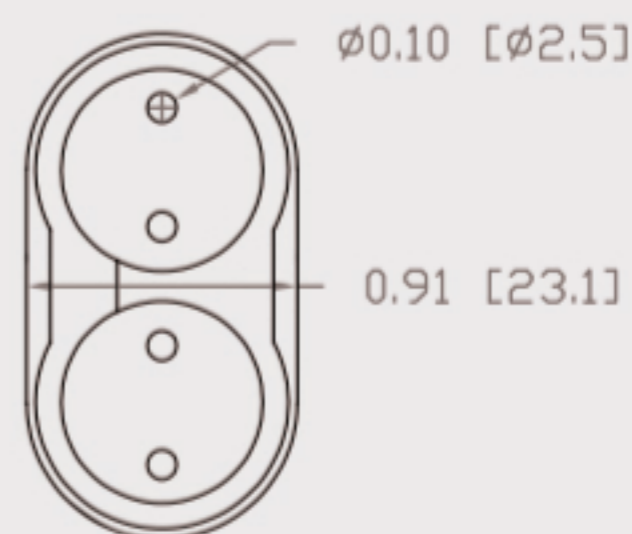

Technical Data Sheets

CUREUV Product No: **510984**

Lamp Type: TUV-PL-L36W

(A) Total Length:	410mm
(B) Arc Length:	370 mm
(C) Lamp Quartz Diameter :	17mm Twin Tube

Operating Current:	440mA
Lamp Voltage:	105
Lamp Wattage:	36

Peak UV Output:	253.7nm
Glass Type:	Non Ozone

Output UVC Watts:	12
Output uW/cm ² @ 1m:	
Rated Life (hrs):	10,000

Lot Number: _____

Ignition and Seal Certification: _____

Test Operator: _____ Date: _____