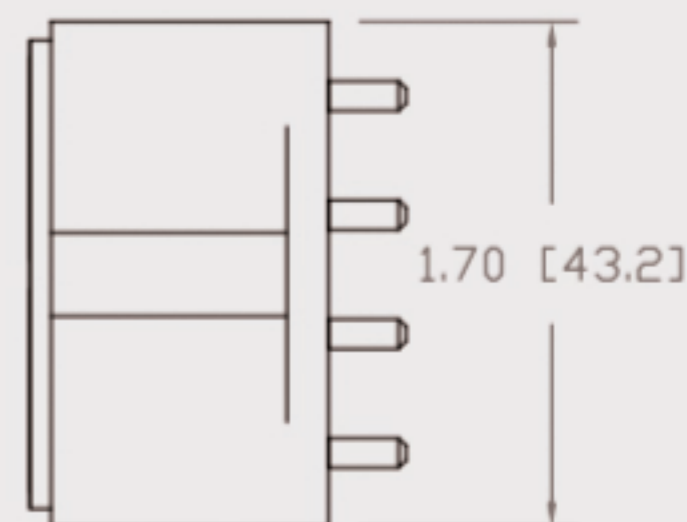

Technical Data Sheets

CUREUV Product No: **510984**

Lamp Type: TUV-PL-L36W

(A) Total Length:	410mm
(B) Arc Length:	370 mm
(C) Lamp Quartz Diameter :	17mm Twin Tube

Operating Current:	440mA
Lamp Voltage:	105
Lamp Wattage:	36

Peak UV Output:	253.7nm
Glass Type:	Non Ozone

Output UVC Watts:	12
Output uW/cm ² @ 1m:	
Rated Life (hrs):	10,000

Lot Number: _____

Ignition and Seal Certification: _____

Test Operator: _____ Date: _____