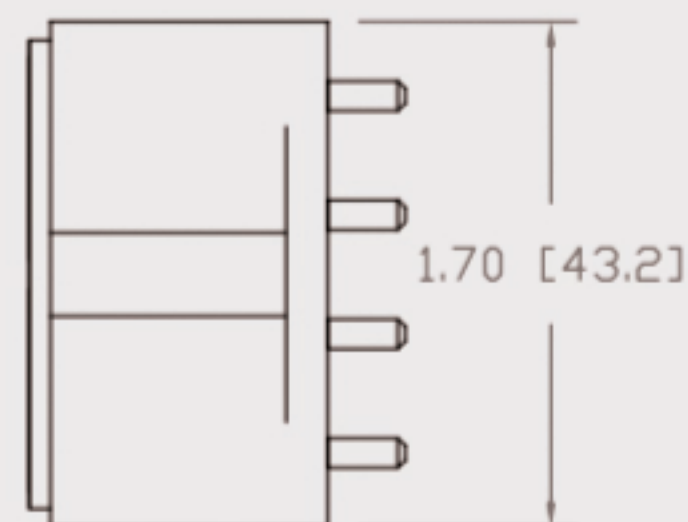

Technical Data Sheets

CUREUV Product No: **510983**

cureuv.com

YOUR UV LIGHT EXPERTS

Lamp Type: TUV-PL-L36W

(A) Total Length:	410mm
(B) Arc Length:	370 mm
(C) Lamp Quartz Diameter :	17mm Twin Tube

Operating Current:	440mA
Lamp Voltage:	105
Lamp Wattage:	36

Peak UV Output:	253.7nm
Glass Type:	Non Ozone

Output UVC Watts:	12
Output uW/cm ² @ 1m:	
Rated Life (hrs):	10,000

Lot Number: _____

Ignition and Seal Certification: _____

Test Operator: _____ Date: _____