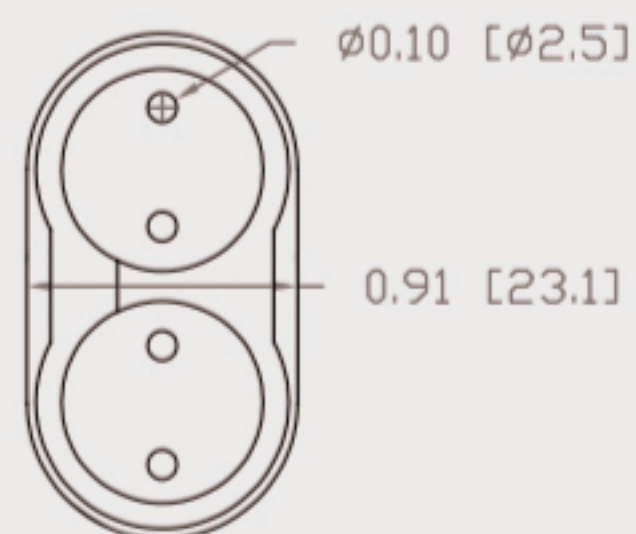

Technical Data Sheets

CUREUV Product No: **510983**

cureuv.com

YOUR UV LIGHT EXPERTS

Lamp Type: TUV-PL-L36W

(A) Total Length:	410mm
(B) Arc Length:	370 mm
(C) Lamp Quartz Diameter :	17mm Twin Tube

Operating Current:	440mA
Lamp Voltage:	105
Lamp Wattage:	36

Peak UV Output:	253.7nm
Glass Type:	Non Ozone

Output UVC Watts:	12
Output uW/cm ² @ 1m:	
Rated Life (hrs):	10,000

Lot Number: _____

Ignition and Seal Certification: _____

Test Operator: _____ Date: _____